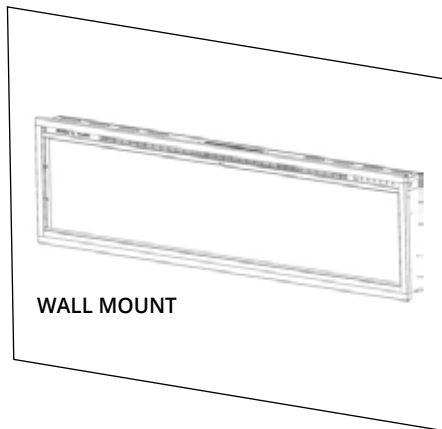

STANDARD FEATURES

- Hybrid-FX™ Flame Technology
- Log Set – Highly Detailed Realism
- 10 Color Flame Combinations with Ember Bed & Down Lighting
- Glacier Glass Ember Bed
- Low Energy LED Flame Technology
- Touch Button Controls
- New Sleek Remote
- Variable Heat with Thermostat
- Variable Flame Controls
- 120 Volt Plug
- Hardwire Ready
- Do it Yourself Installation Instructions
- Wall Mount Bracket Included
- Heater 5,000 BTU
- Heater Lockout Function

INSTALL TYPE **2x4 RECESSED** **BUILT-IN** **WALL MOUNT**

SPECTRUM SLIMLINE

(WALL MOUNT - BUILT-IN/ CLEAN FACE) ELECTRIC FIREPLACE - 2X4 WALL

DESCRIPTION	PART#	PRICE
50" SPECTRUM SLIMLINE WALL MOUNT/ RECESSED (4" DEEP - 46" X 12" VIEWING)	SPS-50B	$1,499
60" SPECTRUM SLIMLINE WALL MOUNT/ RECESSED (4" DEEP - 56" X 12" VIEWING)	SPS-60B	$1,699
74" SPECTRUM SLIMLINE WALL MOUNT/ RECESSED (4" DEEP - 70" X 12" VIEWING)	SPS-74B	$2,149
100" SPECTRUM SLIMLINE WALL MOUNT/ RECESSED (4" DEEP - 96" X 12" VIEWING)	SPS-100B	$2,699