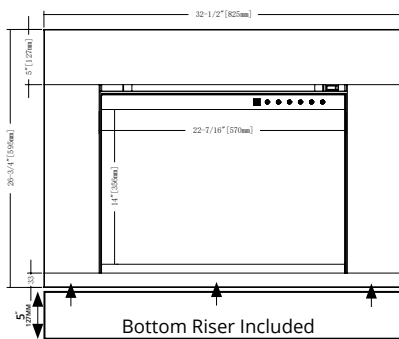

All FIVE PIECES INCLUDED

OR26-TRAD - Surround