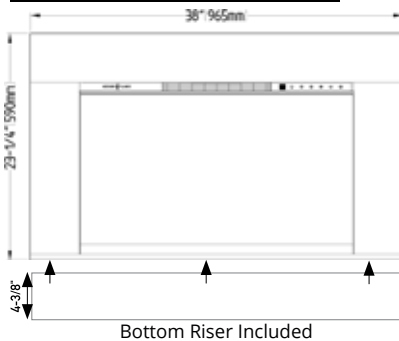

RS-3021 - Small Surround

Bottom Riser Included