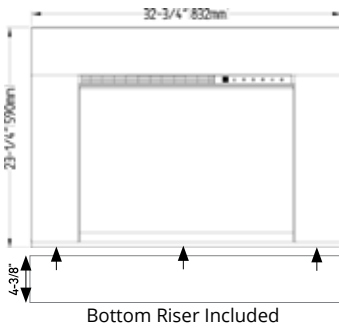

All FIVE PIECES INCLUDED

RS-2621 - Small Surround

Bottom Riser Included