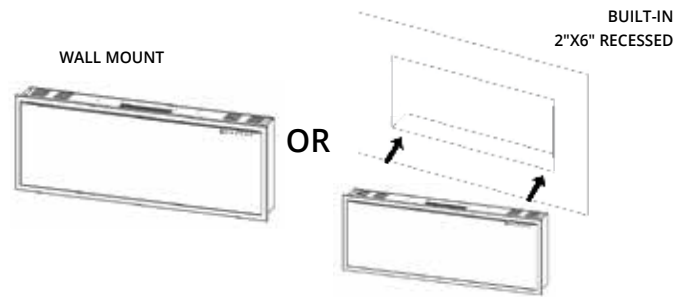

Orion® Slim 76"