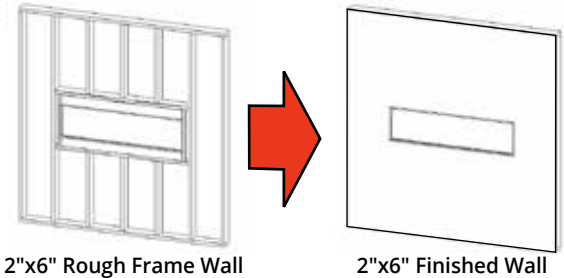

LIGHTING - INDEPENDENT COLOR CONTROL

Full Color Spectrum Lighting for Flames, Ember Bed & Downlighting

2"x6" Rough Frame Wall

2"x6" Finished Wall

STANDARD FEATURES

- Hybrid-FX™ Flame Technology
- Log Set – Highly Detailed Realism
- Flame, Ember Bed & Down lighting Controlled, Independently or Together
- 2 Different Ember Bed Stone Styles
- Semi Reflective Screens
- Full Flame Viewing Area
- Fully Finished Clean Face Installation
- Finish Trim Kit Included
- 5,000 BTU Variable Heater
- Heater Lockout Function
- Variable Flames
- Remote Control
- 4 Flame & Ember Bed Speeds
- Hidden Manual Controls
- WiFi Controls with Modern Flames App
- Outdoor Approved

Optional invisible non glare mesh screen, in place of glass front.

INSTALL TYPE BUILT-IN

LANDSCAPE PRO™ SLIM (BUILT-IN/ CLEAN FACE) ELECTRIC FIREPLACE - 2X6 WALL

DESCRIPTION	PART#	PRICE
44" LANDSCAPE PRO™ SLIM BUILT-IN (5.5" DEEP - 44" X 14" VIEWING)	LPS-4414	$2,149
56" LANDSCAPE PRO™ SLIM BUILT-IN (5.5" DEEP - 56" X 14" VIEWING)	LPS-5614	$2,349
68" LANDSCAPE PRO™ SLIM BUILT-IN (5.5" DEEP - 68" X 14" VIEWING)	LPS-6814	$2,899
80" LANDSCAPE PRO™ SLIM BUILT-IN (5.5" DEEP - 80" X 14" VIEWING)	LPS-8014	$3,399
96" LANDSCAPE PRO™ SLIM BUILT-IN (5.5" DEEP - 96" X 14" VIEWING)	LPS-9614	$4,349

ACCESSORIES & UPGRADES

THERMOSTAT & FULL WALL CONTROL	TH-WTC/LP	$120
1/2" REFLECTIVE FIREGLASS - 10 LB JUG (INDIVIDUAL PART NUMBERS ON MEDIA PAGE)	RFG-10-COLOR	$47.50
44" INVISIBLE NON GLARE MESH SCREEN (FOR LPS44 - INSIDE FIT WITH MAGNETS)	SCREEN-44LPS	$170
56" INVISIBLE NON GLARE MESH SCREEN (FOR LPS56 - INSIDE FIT WITH MAGNETS)	SCREEN-56LPS	$180
68" INVISIBLE NON GLARE MESH SCREEN (FOR LPS68 - INSIDE FIT WITH MAGNETS)	SCREEN-68LPS	$210
80" INVISIBLE NON GLARE MESH SCREEN (FOR LPS80 - INSIDE FIT WITH MAGNETS)	SCREEN-80LPS	$240
96" INVISIBLE NON GLARE MESH SCREEN (FOR LPS96 - INSIDE FIT WITH MAGNETS)	SCREEN-96LPS	$320