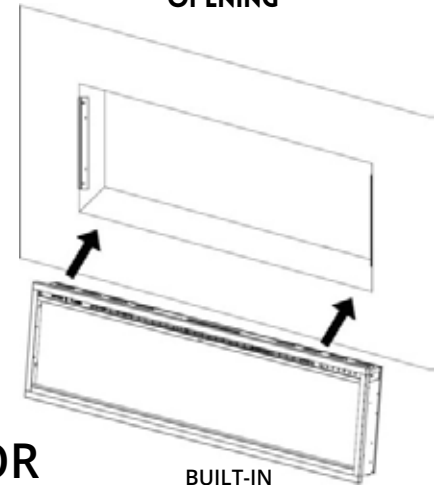

INSTALLS INTO FINISHED
OPENING

OR

BUILT-IN
2"X4" RECESSED