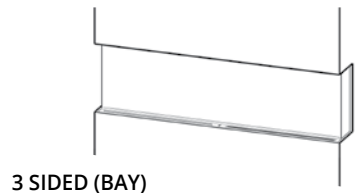

LIGHTING - INDEPENDENT COLOR CONTROL

Full Color Spectrum Lighting for Flames, Ember Bed & Downlighting

3 SIDED (BAY)