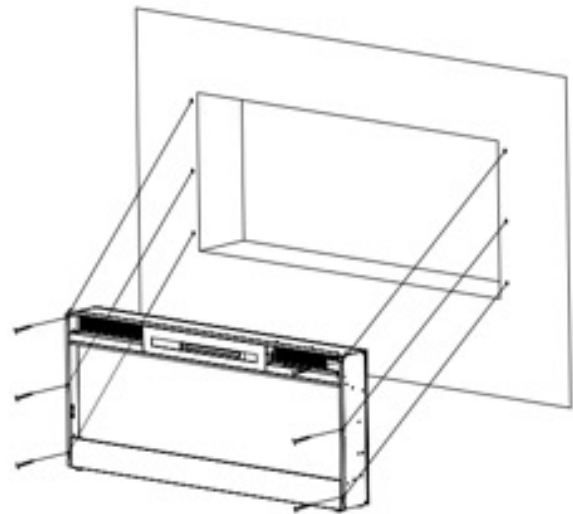

INSTALLS INTO FINISHED OPENING

INSTALL TYPE **BUILT-IN** **WALL MOUNT**

CHALLENGER (WALL MOUNT/RECESSED - CLEAN FACE) WITH HEAT

DESCRIPTION	PART#	PRICE
50" CHALLENGER RECESSED FIREPLACE (6" DEEP - 45" X 12" VIEWING)	CEF-50B	$899
60" CHALLENGER RECESSED FIREPLACE (6" DEEP - 45" X 12" VIEWING)	CEF-60B	$999