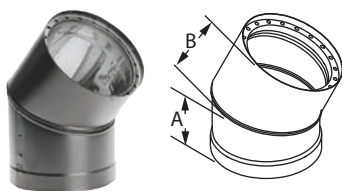

DVL Double-Wall Black 45° Elbow

Offsets obstructions as needed. Elbows angles are adjustable.

SIZE	6"	7"	8"
A	3 1/2"	4 1/2"	5 1/2"
B	4 1/4"	5 3/8"	5 3/8"
ORDER #	6DVL-E45	7DVL-E45	8DVL-E45
STOCK #	810000910	810000929	810000946