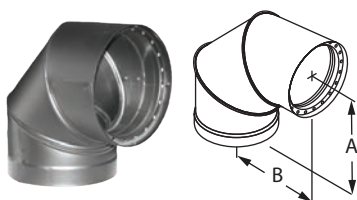

DVL Double-Wall Black 90° Elbow

Offsets obstructions as needed. Elbows angles are adjustable. Not recommended for rear exit appliances.

SIZE	6"	7"	8"
A	6"	7"	7 1/2"
B	5 3/4"	6 3/4"	7 1/4"
ORDER #	6DVL-E90	7DVL-E90	8DVL-E90
STOCK #	810000911	810000930	810000947