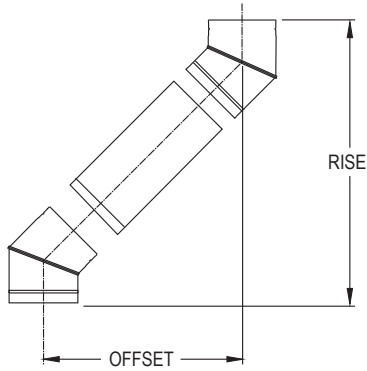

### DVL Double-Wall Black 45° Elbow

Offsets obstructions as needed. Elbows angles are adjustable.

SIZE	6"	7"	8"
A	3 1/2"	4 1/2"	5 1/2"
B	4 1/4"	5 3/8"	5 3/8"
ORDER #	6DVL-E45	7DVL-E45	8DVL-E45
STOCK #	810000910	810000929	810000946

### DVL Double-Wall Black 90° Elbow

Offsets obstructions as needed. Elbows angles are adjustable. Not recommended for rear exit appliances.

SIZE	6"	7"	8"
A	6"	7"	7 1/2"
B	5 3/4"	6 3/4"	7 1/4"
ORDER #	6DVL-E90	7DVL-E90	8DVL-E90
STOCK #	810000911	810000930	810000947

### Offset Chart - DVL

SIZE		6" DIAMETER		7" DIAMETER		8" DIAMETER	
Elbow Degrees	Chimney Section	Offset Inches	Rise Inches	Offset Inches	Rise Inches	Offset Inches	Rise Inches
45°	0"	5"	13 3/4"	7"	17 1/4"	7"	17 1/2"
45°	6"	8 3/4"	16 1/2"	10 1/2"	21"	10 1/2"	21"
45°	12"	13"	20 3/4"	14 3/4"	25 1/4"	14 3/4"	25 1/4"
45°	18"	17 1/4"	25"	19"	29 1/2"	19"	29 1/2"
45°	24"	21 1/2"	39 1/4"	23 1/4"	33 3/4"	23 1/4"	33 3/4"
45°	48"	38 1/2"	46 1/4"	40 1/4"	50 3/4"	40 1/4"	50 3/4"
90°	0"	10 1/2"	6"	13"	14 1/4"	13 1/2"	14 3/4"
90°	6"	15 1/4"	6"	17 3/4"	14 1/4"	18 1/4"	14 3/4"
90°	12"	21 1/4"	6"	23 3/4"	14 1/4"	24 1/4"	14 3/4"
90°	18"	27 1/4"	6"	29 3/4"	14 1/4"	30 1/4"	14 3/4"
90°	24"	33 1/4"	6"	35 3/4"	14 1/4"	36 1/4"	14 3/4"
90°	48"	57 1/4"	6"	59 3/4"	14 1/4"	60 1/4"	14 3/4"