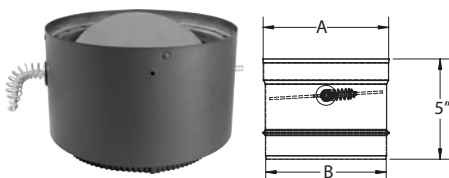

DVL Adapter/Damper Section

Connects DVL pipe to the appliance flue outlet. Use as a stove adapter. The damper is optional. Stock # with (W/O) has no damper.

SIZE	5"	6"	7"	8"
A	6"	7"	8"	9"
B	4 5/8"	5 5/8"	6 1/2"	7 1/2"
ORDER #	--	6DVL-ADWD	7DVL-ADWD	8DVL-ADWD
STOCK #	--	810000914	810000933	810000951
ORDER # W/O	5DVL-AD	6DVL-AD	7DVL-AD	8DVL-AD
STOCK #	810000898	810000915	810000934	810000952