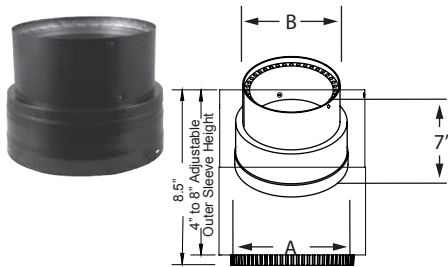

DVL Decreaser

Use to decrease the appliance outlet only when approved by the appliance manufacturer or authority having jurisdiction.

*IMPORTANT: The diameter of the stovepipe (connector) and chimney should match the outlet size on the appliance. Decreasing chimney diameter even 1" can affect draft and have serious negative impact of chimney performance. Please check the stove manufacturer's venting instructions closely prior to installing a DECREASER. Be careful to use these components only when appropriate.

SIZE	7"-6"	8"-7"
A	8"	9"
B	7"	8"
ORDER #	7DVL-X6	8DVL-X7
STOCK #	810006992	810006993