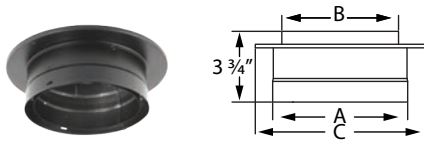

DVL Adapter

Use to connect from double-wall DVL to DuraTech, DuraPlus, and DuraLiner for a through-the-wall or ceiling support installation. Required for proper connection. Provides a strong mechanical connection. Painted black. Adapter will work with all 6"-8" DuraPlus, and 7"-8" DuraTech installations. Adapter will work with 5"-6" DuraTech Ceiling Support Box installations only.

Note: Use with DuraPlus Chimney.

SIZE	6"	7"	8"
A	7 1/8"	8 1/8"	9 1/8"
B	6 1/4"	7 1/4"	8 1/4"
C	9"	11"	11"
ORDER #	6DVL-ADT	7DVL-ADT	8DVL-ADT
STOCK #	810000899	810000918	810000935