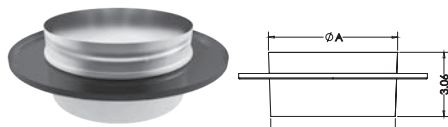

Use to connect from double-wall DVL and/or single-wall DuraBlack to DuraTech, DuraPlus, and DuraLiner for a through-the-wall or ceiling support installation. Required for proper connection. Made of stainless steel.

Note: Use with DuraPlus Chimney.

SIZE	6"	7"	8"
A	6 1/8"	7 1/8"	8 1/8"
B	6"	7"	8"
ORDER #	6DVL-ADC	7DVL-ADC	8DVL-ADC
STOCK #	810000900	810000919	810000936