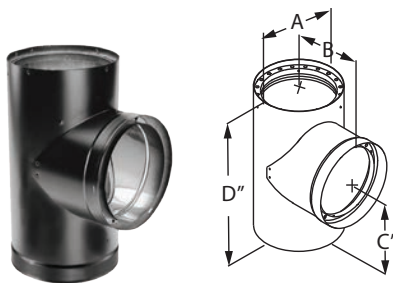

DVL Double-Wall Black Tee w/ Clean-out Cap

Use with rear exit appliances and appliances that require a barometric damper.

SIZE	6"	7"	8"
A	7"	8"	9"
B	6"	7"	8"
C	5 3/4"	5 3/4"	5 3/4"
D	12 3/4"	13 1/4"	13 1/2"
ORDER #	6DVL-T	7DVL-T	8DVL-T
STOCK #	810000913	810000932	810000950

DVL Adapter for Recessed Stove Collar

This adapter is similar to our current DVL adapter but has a longer inner sleeve and an additional wrapping outer sleeve. Longer inner sleeve enables adapter to be used on short stove collars as well as on stove collars with nearby interfering features, like a convection deck. Wrapping outer sleeve conceals coupling between stove and adapter, and enables user to install on stoves with collars up to 4 inches tall.

SIZE	6"
ORDER #	6DVL-AD-R
STOCK #	810017041