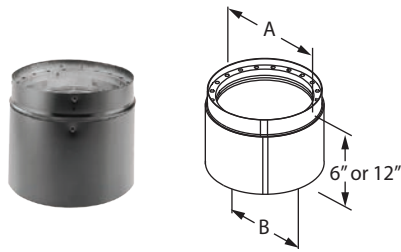

DVL Double-Wall Adjustable Black Pipe

Use to add length to DVL pipe. 6" pipe adds 2"-5" of length, 12" pipe adds 2"-11" of length, when used with rigid sections of pipe. 12" section can be ovalized for oval-to-round appliance connector.

SIZE		6"	7"	8"
A		7"	8"	9"
B		6"	7"	8"
6" ORDER #	ORDER #	6DVL-6ADJ	7DVL-6ADJ	8DVL-6ADJ
	STOCK #	810000906	810000925	810000942
12" ORDER #	ORDER #	6DVL-12ADJ	7DVL-12ADJ	8DVL-12ADJ
	STOCK #	810000907	810000926	810000943