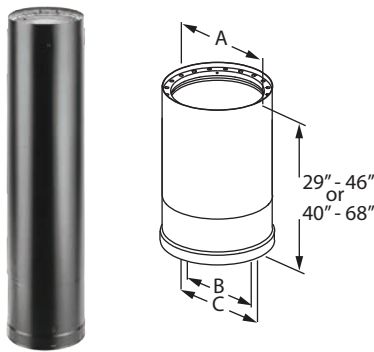

DVL Telescoping Length

Use for a two-piece installation from stove to ceiling support box or finishing collar. Available in 29" - 46" and 40" - 68" extensions. No cutting required.

SIZE		6"	7"	8"
A		7"	8"	9"
B		6"	7"	8"
C		7 1/8"	8 1/8"	9 1/8"
29" - 46"	ORDER #	6DVL-46TA	7DVL-46TA	8DVL-46TA
	STOCK #	810000908	810000927	810000944
40" - 68"	ORDER #	6DVL-68TA	7DVL-68TA	8DVL-68TA
	STOCK #	810000909	810000928	810000945