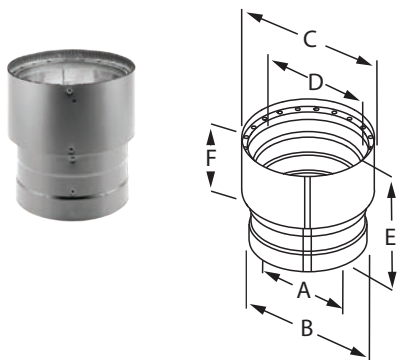

DVL In increaser

Use to increase from a smaller appliance flue outlet to larger diameter chimney or stovepipe.

SIZE	5"-6"	6"-7"	7"-8"	6"-8"
A (ID.)	5"	6"	7"	6"
B	6 1/4"	7 5/16"	8 5/16"	7 5/16"
C	7 1/16"	8 1/16"	9 1/16"	9 1/16"
D (ID.)	6"	7"	8"	8"
E	7"	7"	7"	7 3/4"
F	3 1/2"	3 1/2"	3 1/2"	4"
ORDER #	5DVL-X6	6DVL-X7	7DVL-X8	6DVL-X8