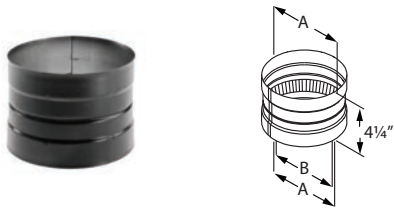

DuraBlack Double-Skirted Stovetop Adapter

Use to adapt DuraBlack stovepipe to appliance flue outlets. Outer wall covers appliance flue outlet.

SIZE	6"	7"	8"	10"
A	6 1/8"	7 1/8"	8 1/8"	10 1/8"
B	5 5/8"	6 5/8"	7 5/8"	9 5/8"
ORDER #	6DBK-ADDB	7DBK-ADDB	8DBK-ADDB	10DBK-ADDB
STOCK #	810000978	810000994	810001015	810001027