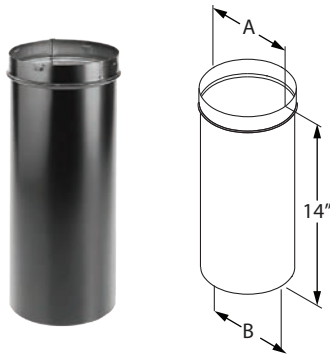

DuraBlack Slip Connector

Use to adapt DuraBlack pipe to ceiling support box or finishing collar. Adds 3" - 13" of length to rigid pipe. Allows drip-free installation without cutting the pipe. Can be used in line to create a telescoping combination when used with a straight length of pipe. Requires screws.

SIZE	10"
A	10 3/16"
B	9 15/16"
ORDER #	10DBK-SC
STOCK #	810001019