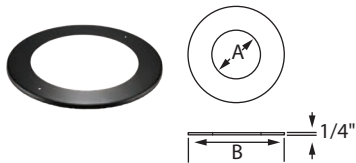

DuraBlack Trim Collar

Use as a decorative Trim Collar for DuraBlack connection to chimney.

SIZE	6"	7"	8"	10"
A	6 1/8"	7 1/8"	8 1/8"	10 1/8"
B	9"	10"	11"	13"
ORDER #	6DBK-TC	7DBK-TC	8DBK-TC	10DBK-TC
STOCK #	810000982	810000996	810001018	810001028