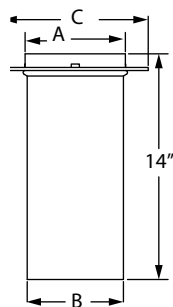

DuraBlack Slip Connector w/ Trim

Used to adapt DuraBlack pipe to 6" - 8" Ceiling Support Box, including DuraTech, and DuraPlus. The Slip connector can also be added to 6" - 8" DuraTech finishing collar. Adds 3"-13" of length to rigid pipe. Provides a strong mechanical connection.

Note: When installed with DuraTech Premium, DuraTech or DuraTech Canada, trim collar is not required.

SIZE	6"	7"	8"
A	6 1/4"	7 1/4"	8 1/4"
B	5 15/16"	6 15/16"	7 15/16"
C	9"	11"	11"
ORDER #	6DBK-SC	7DBK-SC	8DBK-SC
STOCK #	810000957	810000983	810000997