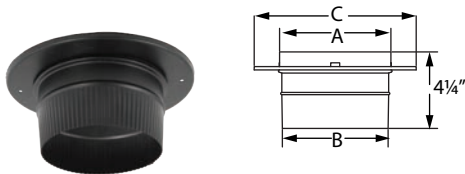

DuraBlack Slip Connector

Use to adapt DuraBlack pipe to ceiling support box or finishing collar. Adds 3" - 13" of length to rigid pipe. Allows drip-free installation without cutting the pipe. Can be used in line to create a telescoping combination when used with a straight length of pipe. Requires screws.

SIZE	10"
A	10 3/16"
B	9 15/16"
ORDER #	10DBK-SC
STOCK #	810001019

DuraBlack Telescoping Length w/ Trim

Use for a two-piece installation. Connects directly from stove to ceiling support box or finishing collar. Adjusts from 44" - 68". No cutting required. Available in stainless steel (SS).

Note: When installed with DuraTech Premium, DuraTech or DuraTech Canada, trim collar is not required.

SIZE	6"
A	44"
B	35"
C	9"
D	68"
E	33"
ORDER #	6DBK-TL
STOCK #	810000959

Snap-Lock Adapter w/ Trim

Connects into the ceiling support box or finishing collar and extends down to fit into stovepipe for a drip-free connection to a DuraTech, DuraPlus, or DuraLiner Chimney system. Provides a strong mechanical connection. Adapter will work with all 6"-8" DuraPlus, and 7"-8" DuraTech installations. Adapter will work with 5"-6" DuraTech Ceiling Support Box installations only.