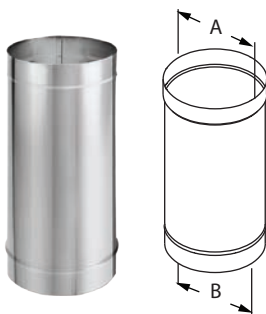

DuraBlack SS Single-Wall Pipe

Use for a single-wall connector pipe. Requires 18" clearance to combustibles. Subtract 1 1/4" from the length to calculate the installed length.

SIZE	6"	8"
A	6 1/8"	8 1/8"
B	6"	8"
12" LENGTH	ORDER #	6DBK-12SS 8DBK-12SS
	STOCK #	810000964 810001001
24" LENGTH	ORDER #	6DBK-24SS 8DBK-24SS
	STOCK #	810000966 810001003
48" LENGTH	ORDER #	6DBK-48SS 8DBK-48SS
	STOCK #	810000968 810001005