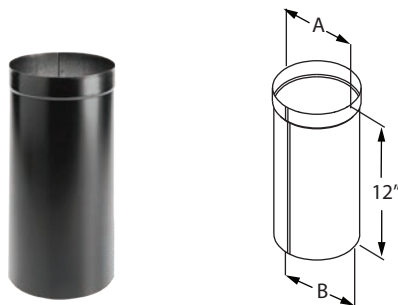

DuraBlack Oval-To-Round Adapter

Connects to the oval flue outlet of the appliance. Must be field ovalized.

SIZE	6"	7"	8"
A	6 1/8"	7 1/8"	8 1/8"
B	5 15/16"	6 15/16"	7 15/16"
ORDER #	6DBK-ADOR	7DBK-ADOR	8DBK-ADOR
STOCK #	810000977	810000993	810001014