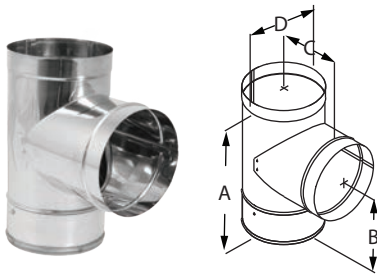

DuraBlack SS Tee w/ Clean-Out Cap

Use with rear exit appliances and appliances that require a barometric damper.

SIZE	6"	8"
A	10 1/2"	12 1/2"
B	6 3/8"	7 1/4"
C	5 3/4"	7"
D	6 1/8"	8 1/8"
ORDER #	6DBK-TSS	8DBK-TSS
STOCK #	810000971	810001008