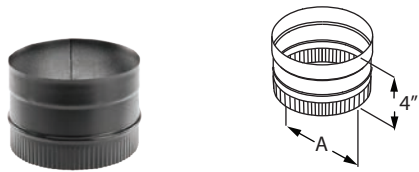

DuraBlack Stovetop Adapter

Use to adapt DuraBlack stovepipe to appliance flue outlet.

SIZE	6"	7"	8"
A	5 15/16"	6 15/16"	7 15/16"
ORDER #	6DBK-AD	7DBK-AD	8DBK-AD
STOCK #	810000979	810000995	810001016

METRIC ADAPTER 6 1/8"	
A	4 3/8"
ORDER #	6DBK-ADM
STOCK #	810000981