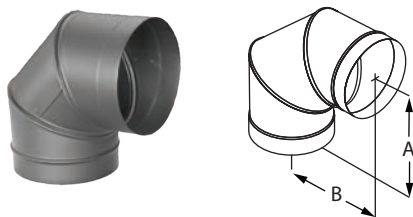

DuraBlack 90° Elbow

Offsets obstructions as needed or to orient the stovepipe horizontally for through the wall installation. Elbows angles are now adjustable. Adjustable elbows are manufactured drip free so creosote travels back to the stove as intended. Not recommended for rear exit appliances.

SIZE	6"	7"	8"	10"
A	6"	6 1/4"	7"	7 1/2"
B	5 3/4"	6 3/4"	7 1/8"	7"
ORDER #	6DBK-E90	7DBK-E90	8DBK-E90	10DBK-E90
STOCK #	810000974	810000990	810001011	810001026