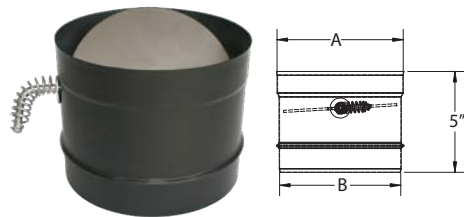

DuraBlack Damper Section

Install at, or close to, the stove outlet in-line. 5" pipe section with the damper pre-installed.

SIZE	6"	7"	8"
ORDER #	6DBK-DS	7DBK-DS	8DBK-DS
STOCK #	810000976	810000992	810001013
A	6 1/8"	7 1/8"	8 1/8"
B	6"	7"	8"