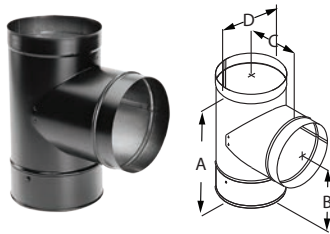

DuraBlack Tee w/ Clean-Out Cap

Use with rear exit appliances and appliances that require a barometric damper.

SIZE	6"	7"	8"	10"
A	10 1/2"	11 1/2"	12 1/2"	14"
B	6 3/8"	7"	7 1/4"	8 1/4"
C	5 3/4"	6"	7"	8"
D	6 1/8"	7 1/8"	8 1/8"	10 1/8"
ORDER #	6DBK-T	7DBK-T	8DBK-T	10DBK-T
STOCK #	810000970	810000991	810001007	810001024