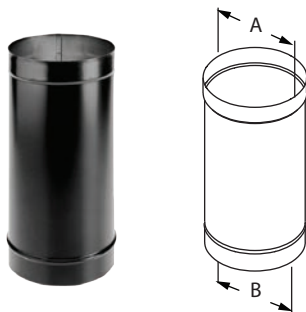

DuraBlack Single-Wall Black Pipe

Use for a single-wall connector pipe. Requires 18" clearance to combustibles. Subtract 1 1/4" from length to calculate the installed length.

SIZE		6"	7"	8"	10"
A		6 1/8"	7 1/8"	8 1/8"	10 1/8"
B		6"	7"	8"	10"
12" LENGTH	ORDER #	6DBK-12	7DBK-12	8DBK-12	10DBK-12
	STOCK #	810000963	810000985	810001000	810001020
24" LENGTH	ORDER #	6DBK-24	7DBK-24	8DBK-24	10DBK-24
	STOCK #	810000965	810000986	810001002	810001021
48" LENGTH	ORDER #	6DBK-48	7DBK-48	8DBK-48	--
	STOCK #	810000967	810000988	810001004	--