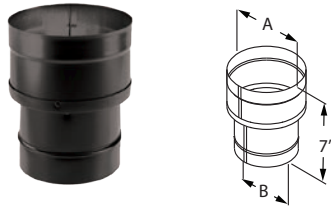

DuraBlack In increaser

Use to increase from a smaller appliance flue outlet to a larger diameter chimney or stovepipe.

SIZE	5"- 6"	6"- 7"	7"- 8"	8"- 10"	9"- 10"
A	6 1/8"	7 1/8"	8 1/8"	10 1/8"	10 1/8"
B	5"	6"	7"	8"	9"
ORDER #	5DBK-X6	6DBK-X7	7DBK-X8	8DBK-X10	9DBK-X10
STOCK #	810000969	810000987	810001006	810001022	810001023