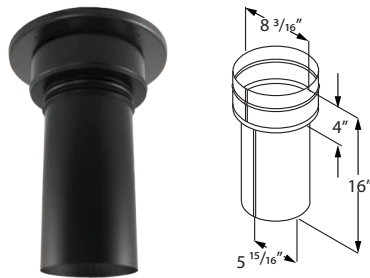

Note: Use with DuraPlus Chimney.

SIZE	6"	7"	8"
A	6 1/8"	7 1/8"	8 1/8"
B	6"	7"	8"
ORDER #	6DVL-ADC	7DVL-ADC	8DVL-ADC
STOCK #	810000900	810000919	810000936

DuraBlack Slip Increaser w/ Trim

Use to adapt from 6" DuraBlack to 8" DuraTech, DuraPlus, or DuraLiner at the ceiling support box or finishing collar. Adds 5" - 15" of length.