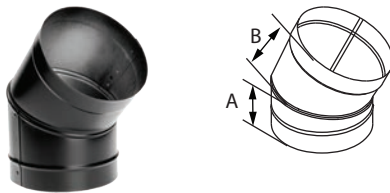

SIZE		6"	7"	8"	10"
A		6 1/8"	7 1/8"	8 1/8"	10 1/8"
B		6"	7"	8"	10"
12" LENGTH	ORDER #	6DBK-12	7DBK-12	8DBK-12	10DBK-12
	STOCK #	810000963	810000985	810001000	810001020
24" LENGTH	ORDER #	6DBK-24	7DBK-24	8DBK-24	10DBK-24
	STOCK #	810000965	810000986	810001002	810001021
48" LENGTH	ORDER #	6DBK-48	7DBK-48	8DBK-48	--
	STOCK #	810000967	810000988	810001004	--

DuraBlack In increaser

Use to increase from a smaller appliance flue outlet to a larger diameter chimney or stovepipe.

SIZE	5"- 6"	6"- 7"	7"- 8"	8"- 10"	9"- 10"
A	6 1/8"	7 1/8"	8 1/8"	10 1/8"	10 1/8"
B	5"	6"	7"	8"	9"
ORDER #	5DBK-X6	6DBK-X7	7DBK-X8	8DBK-X10	9DBK-X10
STOCK #	810000969	810000987	810001006	810001022	810001023

DuraBlack 45° Elbow

Offsets obstructions as needed. Elbows angles are now adjustable. Adjustable elbows are manufactured drip free so creosote travels back to the stove as intended.

SIZE	6"	7"	8"	10"
A	4"	4"	4 1/2"	4 1/2"
B	3 1/2"	3 3/8"	4 1/2"	3 5/8"
ORDER #	6DBK-E45	7DBK-E45	8DBK-E45	10DBK-E45
STOCK #	810000972	810000989	810001009	810001025