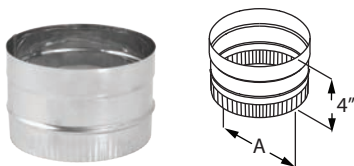

DuraBlack SS Stovetop Adapter

Use to adapt DuraBlack stovepipe to appliance flue outlet.

SIZE	6"	8"
A	5 15/16"	7 15/16"
ORDER #	6DBK-ADSS	8DBK-ADSS
STOCK #	810000980	810001017