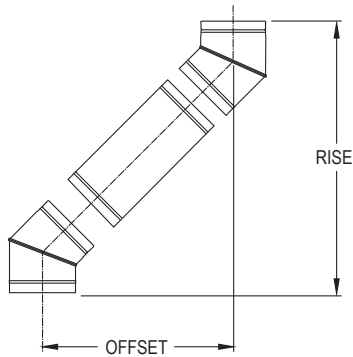

Offset Chart - DuraBlack

SIZE		6" DIAMETER		7" DIAMETER		8" DIAMETER		10" DIAMETER	
Elbow Degrees	Chimney Section	Offset Inches	Rise Inches	Offset Inches	Rise Inches	Offset Inches	Rise Inches	Offset Inches	Rise Inches
45°	0"	4 1/2"	12 1/2"	4 1/2"	14 3/4"	5 1/2"	14 3/4"	5 3/4"	15"
45°	12"	12"	19"	12"	22 1/4"	13 1/4"	22 1/4"	13 1/4"	22 3/4"
45°	24"	20 1/2"	28"	21 1/2"	30 3/4"	21 3/4"	30 3/4"	21 3/4"	31 1/4"
45°	48"	37 1/2"	45"	37 3/4"	47 3/4"	38 3/4"	47 3/4"	--	--
90°	0"	10 1/2"	11 3/4"	12 1/4"	12 1/2"	13"	14 1/4"	14 1/2"	16 3/4"
90°	12"	21 1/4"	11 3/4"	23"	12 1/2"	25 1/2"	14 1/4"	25 1/4"	16 3/4"
90°	24"	33 1/4"	11 3/4"	35"	12 1/2"	37 1/4"	14 1/4"	37 1/4"	16 3/4"
90°	48"	57 1/4"	11 3/4"	59"	12 1/2"	61 1/2"	14 1/4"	--	--