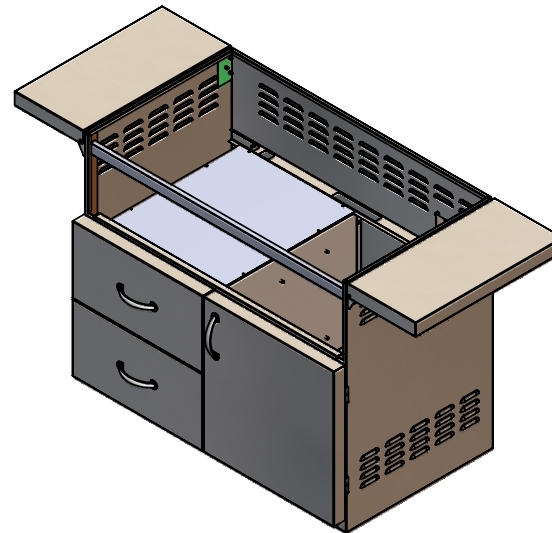

ALTURI 42 INCH GRILL

SKU: ALT42

NOTES

DISCLAIMER

We recommend adding a 1/4" (.25) to the inner dimension to ensure the unit fits properly in the build out.

42 INCH ALTURI CART

SKU: CART-ALT42

NOTES

DISCLAIMER
 We recommend adding a 1/4" (.25) to the inner dimension to ensure the unit fits properly in the build out.