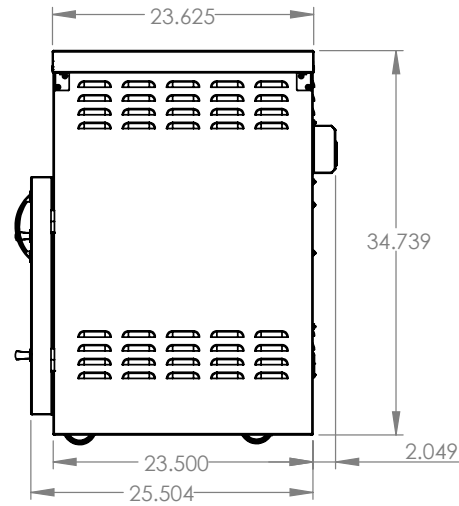

ALTURI 42 INCH GRILL

SKU: ALT42

NOTES

DISCLAIMER

We recommend adding a 1/4" (.25) to the inner dimension to ensure the unit fits properly in the build out.

42 INCH ALTURI CART

SKU: CART-ALT42

NOTES

DISCLAIMER
 We recommend adding a 1/4" (.25) to the inner dimension to ensure the unit fits properly in the build out.