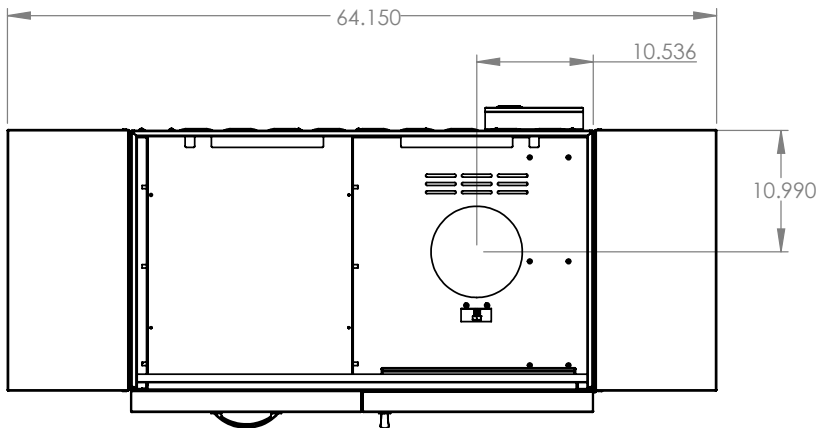

ALTURI 42 INCH GRILL

SKU: ALT42

NOTES

DISCLAIMER

We recommend adding a 1/4" (.25) to the inner dimension to ensure the unit fits properly in the build out.

42 INCH ALTURI CART

SKU: CART-ALT42

NOTES

DISCLAIMER
 We recommend adding a 1/4" (.25) to the inner dimension to ensure the unit fits properly in the build out.