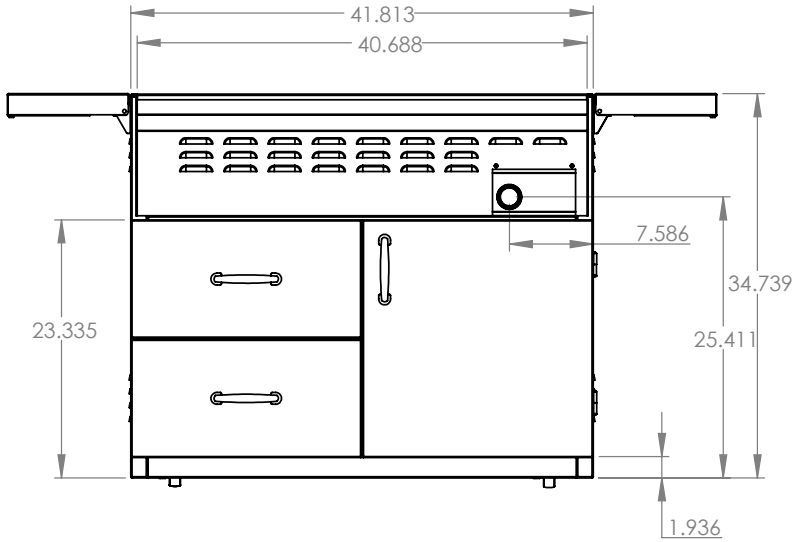

ALTURI 42 INCH GRILL

SKU: ALT42

NOTES

DISCLAIMER

We recommend adding a 1/4" (.25) to the inner dimension to ensure the unit fits properly in the build out.

42 INCH ALTURI CART

SKU: CART-ALT42

NOTES

DISCLAIMER
 We recommend adding a 1/4" (.25) to the inner dimension to ensure the unit fits properly in the build out.