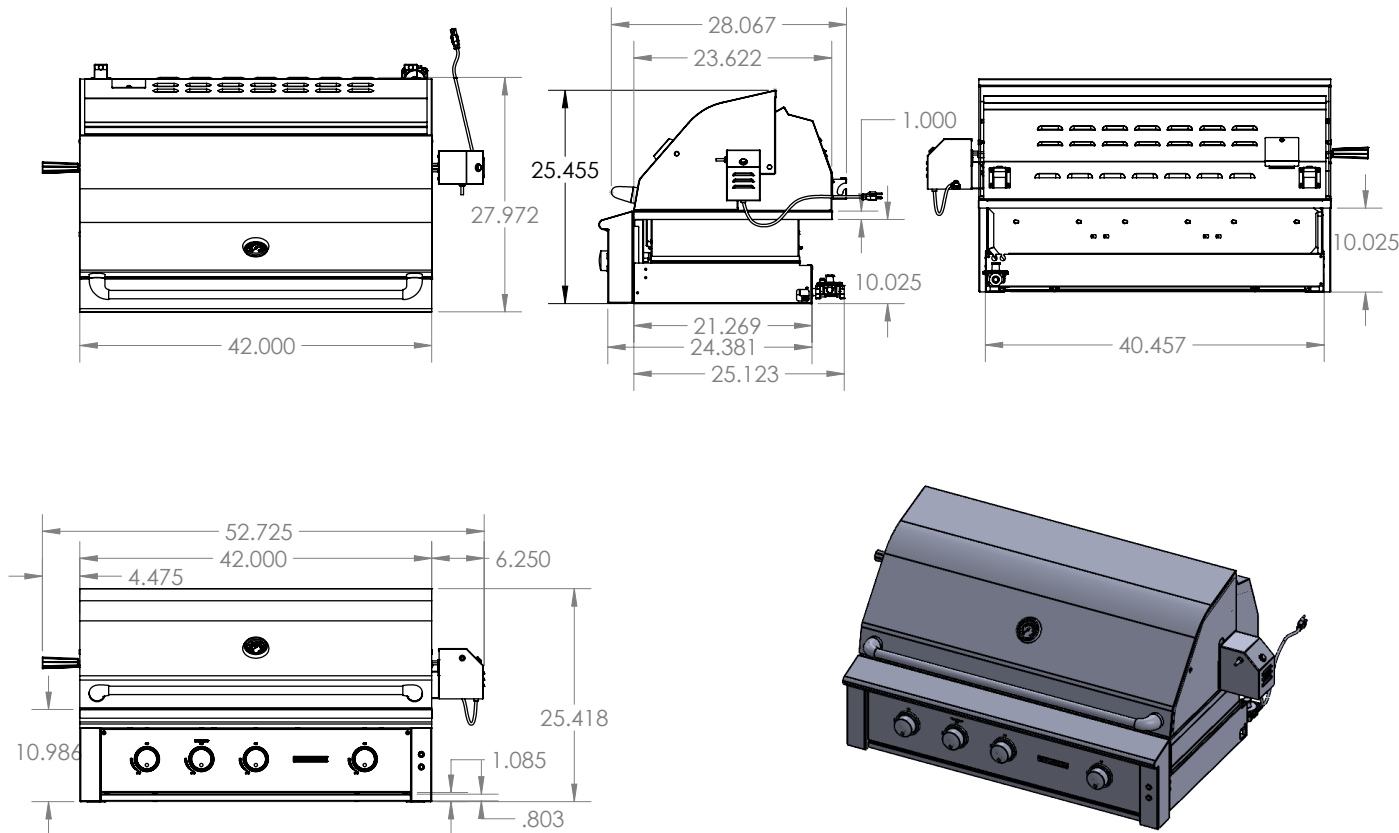

ALTURI 42 INCH GRILL

SKU: ALT42

NOTES

DISCLAIMER

We recommend adding a 1/4" (.25) to the inner dimension to ensure the unit fits properly in the build out.

42 INCH ALTURI CART

SKU: CART-ALT42

NOTES

DISCLAIMER
 We recommend adding a 1/4" (.25) to the inner dimension to ensure the unit fits properly in the build out.