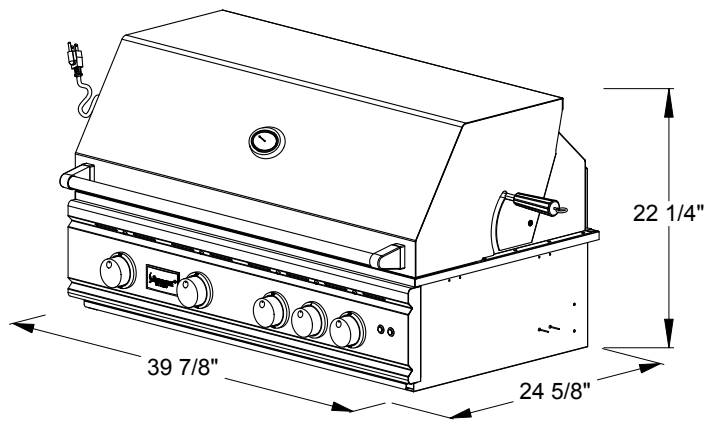

TRL 38"

SKU: TRL38

NOTES

DISCLAIMER

We recommend adding a 1/4" (.25) to the inner dimension to ensure the unit fits properly in the build out.

38 inch Deluxe TRL Cart

SKU: CART-TRL38-DC

NOTES

DISCLAIMER
We recommend adding a 1/4" (.25) to the inner dimension to ensure the unit fits properly in the build out.