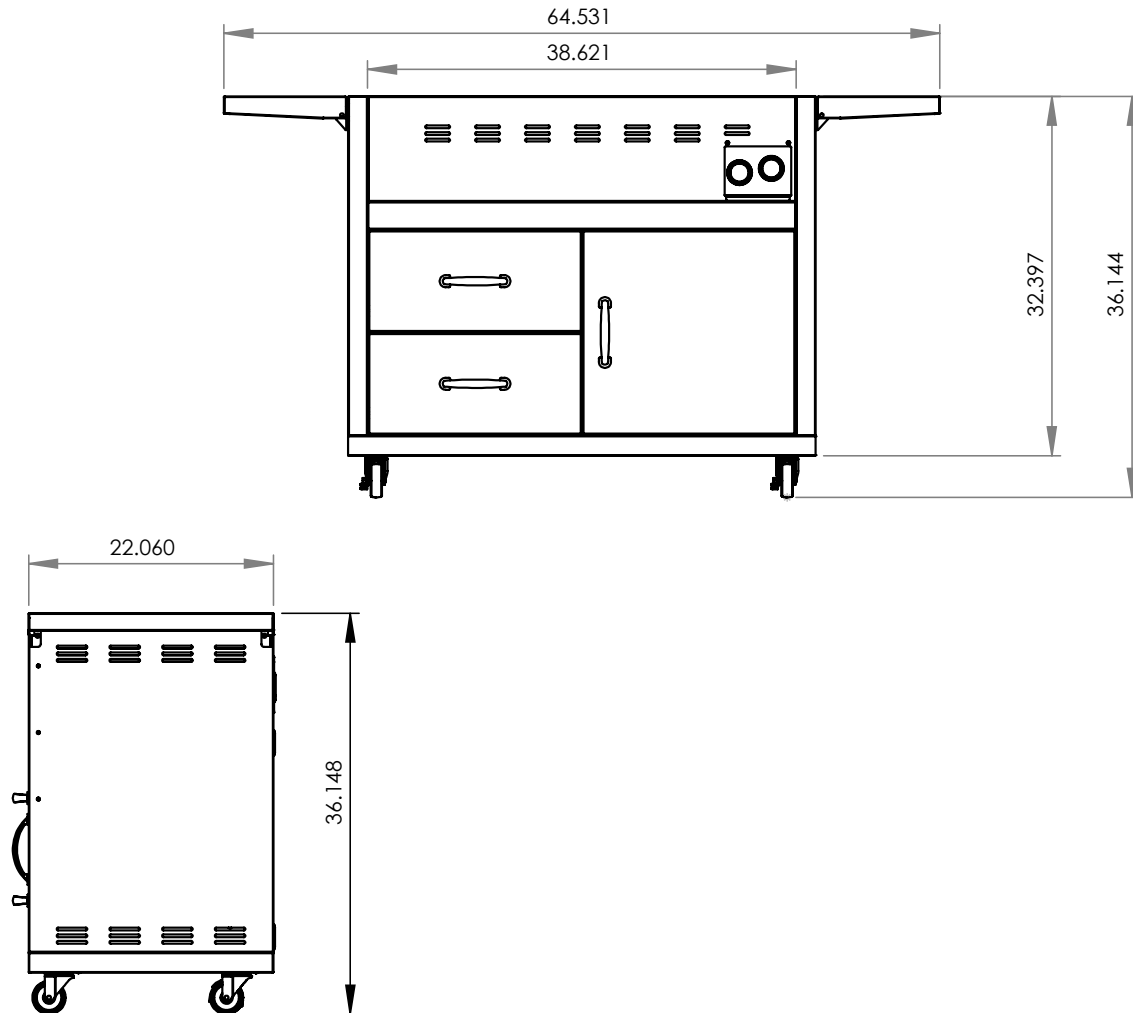

TRL 38"

SKU: TRL38

NOTES

DISCLAIMER

We recommend adding a 1/4" (.25) to the inner dimension to ensure the unit fits properly in the build out.

38 inch Deluxe TRL Cart

SKU: CART-TRL38-DC

NOTES

DISCLAIMER
We recommend adding a 1/4" (.25) to the inner dimension to ensure the unit fits properly in the build out.