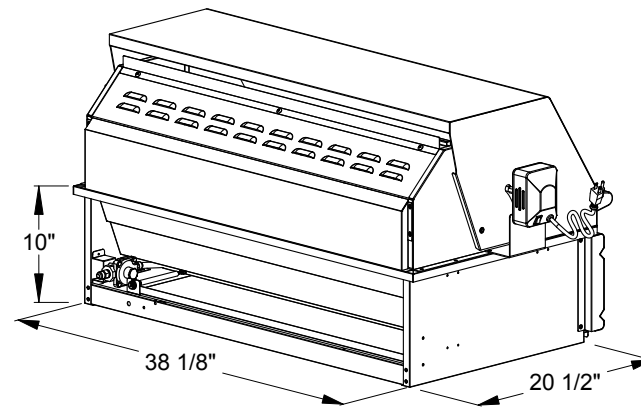

TRL 38"

SKU: TRL38

NOTES

DISCLAIMER

We recommend adding a 1/4" (.25) to the inner dimension to ensure the unit fits properly in the build out.

38 inch Deluxe TRL Cart

SKU: CART-TRL38-DC

NOTES

DISCLAIMER
We recommend adding a 1/4" (.25) to the inner dimension to ensure the unit fits properly in the build out.