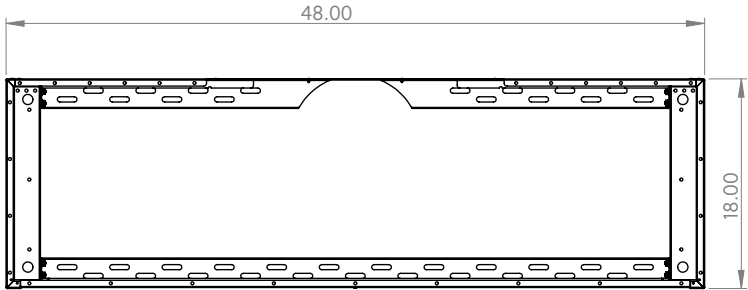

PRODUCT 36" Vent Hood 8" Spacer Bracket
SKU VH36-2-SP8
NOTES

PRODUCT 42" Vent Hood 8" Spacer Bracket
SKU VH42-2-SP8
NOTES

PRODUCT 48" Vent Hood 8" Spacer Bracket
SKU VH48-2-SP8
NOTES

PRODUCT 60" Vent Hood 8" Spacer Bracket
SKU VH60-2-SP8
NOTES