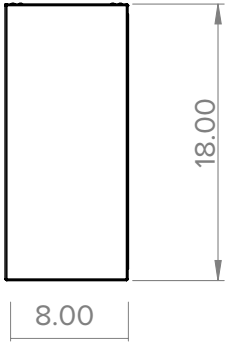

PRODUCT 36" Vent Hood 8" Spacer Bracket
SKU VH36-2-SP8
NOTES

PRODUCT 42" Vent Hood 8" Spacer Bracket
SKU VH42-2-SP8
NOTES

PRODUCT 48" Vent Hood 8" Spacer Bracket
SKU VH48-2-SP8
NOTES

PRODUCT 60" Vent Hood 8" Spacer Bracket
SKU VH60-2-SP8
NOTES