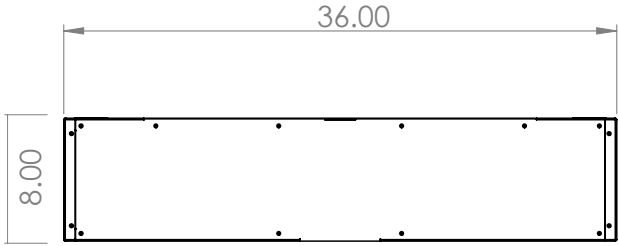

PRODUCT 36" Vent Hood 8" Spacer Bracket
SKU VH36-2-SP8
NOTES

PRODUCT 42" Vent Hood 8" Spacer Bracket
SKU VH42-2-SP8
NOTES

PRODUCT 48" Vent Hood 8" Spacer Bracket
SKU VH48-2-SP8
NOTES

PRODUCT 60" Vent Hood 8" Spacer Bracket
SKU VH60-2-SP8
NOTES