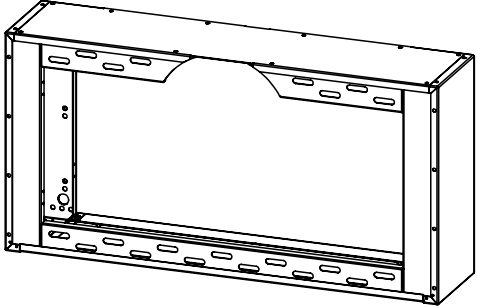

PRODUCT 36" Vent Hood 8" Spacer Bracket
SKU VH36-2-SP8
NOTES

PRODUCT 42" Vent Hood 8" Spacer Bracket
SKU VH42-2-SP8
NOTES

PRODUCT 48" Vent Hood 8" Spacer Bracket
SKU VH48-2-SP8
NOTES

PRODUCT 60" Vent Hood 8" Spacer Bracket
SKU VH60-2-SP8
NOTES