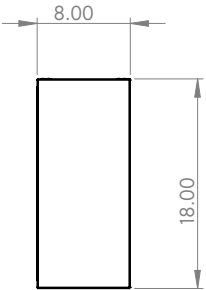

PRODUCT 36" Vent Hood 8" Spacer Bracket
SKU VH36-2-SP8
NOTES

PRODUCT 42" Vent Hood 8" Spacer Bracket
SKU VH42-2-SP8
NOTES

PRODUCT 48" Vent Hood 8" Spacer Bracket
SKU VH48-2-SP8
NOTES

PRODUCT 60" Vent Hood 8" Spacer Bracket
SKU VH60-2-SP8
NOTES