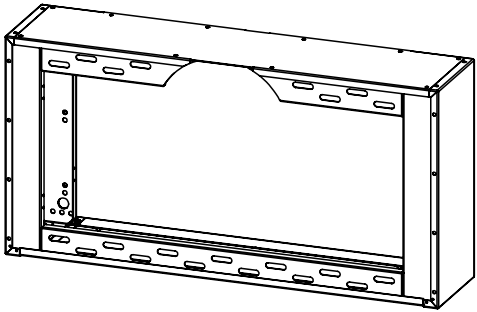

PRODUCT 36" Vent Hood 8" Spacer Bracket
SKU VH36-2-SP8
NOTES

PRODUCT 42" Vent Hood 8" Spacer Bracket
SKU VH42-2-SP8
NOTES

PRODUCT 48" Vent Hood 8" Spacer Bracket
SKU VH48-2-SP8
NOTES

PRODUCT 60" Vent Hood 8" Spacer Bracket
SKU VH60-2-SP8
NOTES