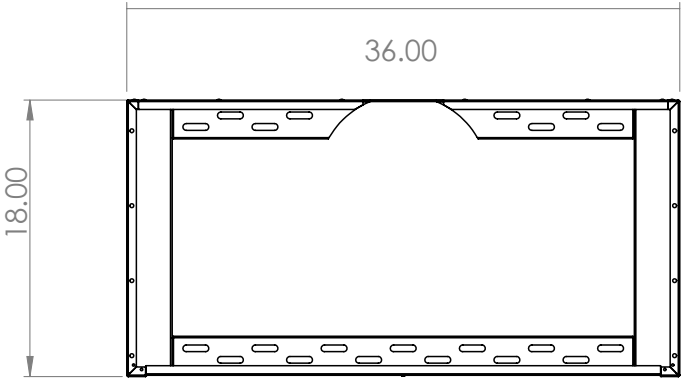

PRODUCT 36" Vent Hood 8" Spacer Bracket
SKU VH36-2-SP8
NOTES

PRODUCT 42" Vent Hood 8" Spacer Bracket
SKU VH42-2-SP8
NOTES

PRODUCT 48" Vent Hood 8" Spacer Bracket
SKU VH48-2-SP8
NOTES

PRODUCT 60" Vent Hood 8" Spacer Bracket
SKU VH60-2-SP8
NOTES