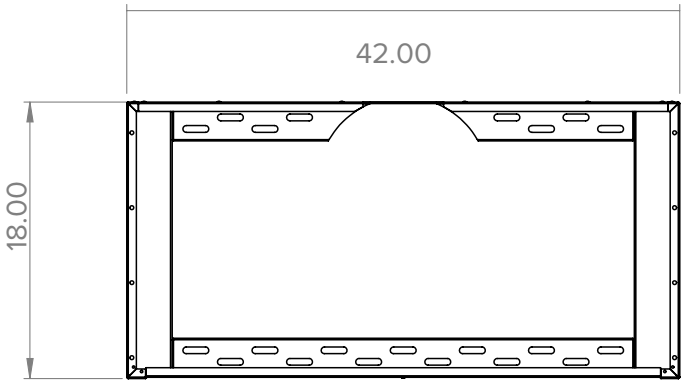

PRODUCT 36" Vent Hood 8" Spacer Bracket
SKU VH36-2-SP8
NOTES

PRODUCT 42" Vent Hood 8" Spacer Bracket
SKU VH42-2-SP8
NOTES

PRODUCT 48" Vent Hood 8" Spacer Bracket
SKU VH48-2-SP8
NOTES

PRODUCT 60" Vent Hood 8" Spacer Bracket
SKU VH60-2-SP8
NOTES