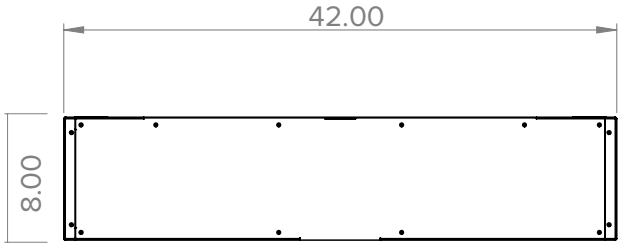

PRODUCT 36" Vent Hood 8" Spacer Bracket
SKU VH36-2-SP8
NOTES

PRODUCT 42" Vent Hood 8" Spacer Bracket
SKU VH42-2-SP8
NOTES

PRODUCT 48" Vent Hood 8" Spacer Bracket
SKU VH48-2-SP8
NOTES

PRODUCT 60" Vent Hood 8" Spacer Bracket
SKU VH60-2-SP8
NOTES