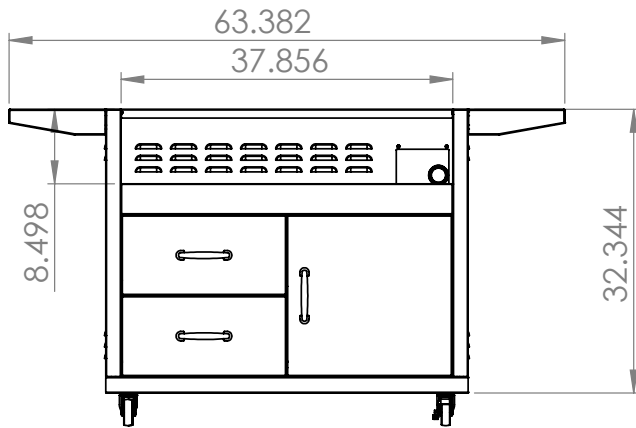

Sizzler Pro 40"

SKU: SIZPRO40

NOTES

**DISCLAIMER**

We recommend adding a 1/4" (.25) to the inner dimension to ensure the unit fits properly in the build out.

**40 inch Deluxe Sizzler Cart**

**SKU: CART-SIZ40-DC**

**NOTES**

---

**DISCLAIMER**  
 We recommend adding a 1/4" (.25) to the inner dimension to ensure the unit fits properly in the build out.