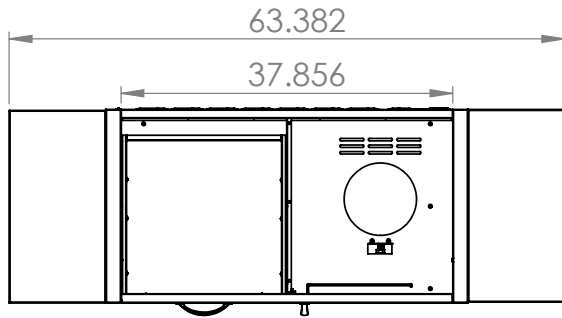

Sizzler Pro 40"

SKU: SIZPRO40

NOTES

**DISCLAIMER**

We recommend adding a 1/4" (.25) to the inner dimension to ensure the unit fits properly in the build out.

**40 inch Deluxe Sizzler Cart**

**SKU: CART-SIZ40-DC**

**NOTES**

---

**DISCLAIMER**  
 We recommend adding a 1/4" (.25) to the inner dimension to ensure the unit fits properly in the build out.