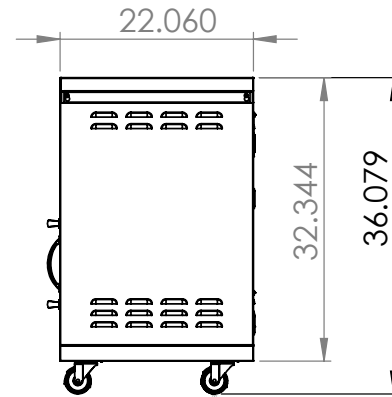

Sizzler Pro 40"

SKU: SIZPRO40

NOTES

**DISCLAIMER**

We recommend adding a 1/4" (.25) to the inner dimension to ensure the unit fits properly in the build out.

**40 inch Deluxe Sizzler Cart**

**SKU: CART-SIZ40-DC**

**NOTES**

---

**DISCLAIMER**  
 We recommend adding a 1/4" (.25) to the inner dimension to ensure the unit fits properly in the build out.