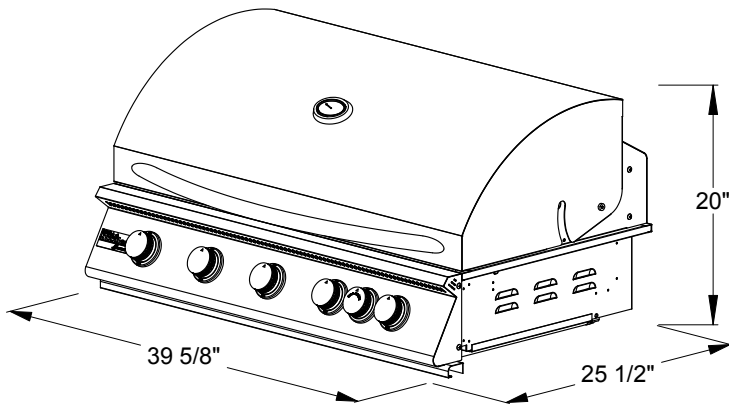

Sizzler Pro 40"

SKU: SIZPRO40

NOTES

**DISCLAIMER**

We recommend adding a 1/4" (.25) to the inner dimension to ensure the unit fits properly in the build out.

**40 inch Deluxe Sizzler Cart**

**SKU: CART-SIZ40-DC**

**NOTES**

---

**DISCLAIMER**  
 We recommend adding a 1/4" (.25) to the inner dimension to ensure the unit fits properly in the build out.