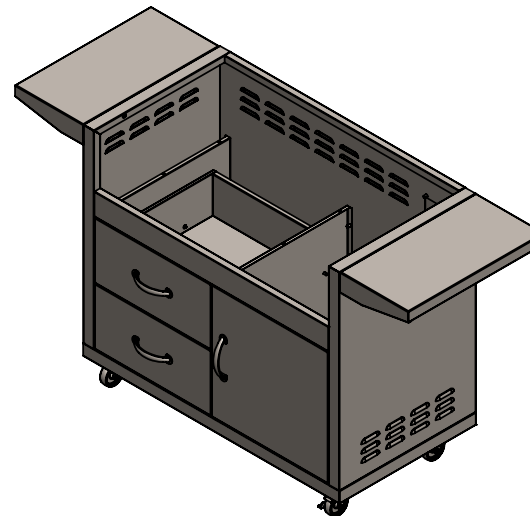

Sizzler Pro 40"

SKU: SIZPRO40

NOTES

**DISCLAIMER**

We recommend adding a 1/4" (.25) to the inner dimension to ensure the unit fits properly in the build out.

**40 inch Deluxe Sizzler Cart**

**SKU: CART-SIZ40-DC**

**NOTES**

---

**DISCLAIMER**  
 We recommend adding a 1/4" (.25) to the inner dimension to ensure the unit fits properly in the build out.