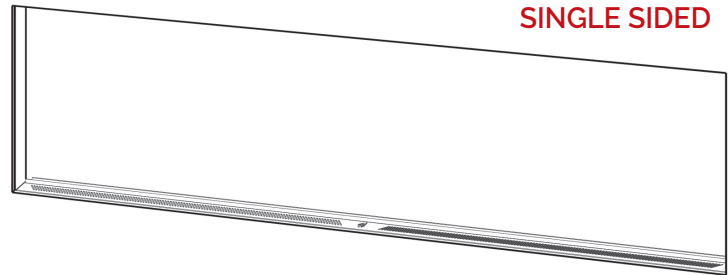

MULTI INSTALLATIONS - OVER 12 DIFFERENT CONFIGURATIONS

- BUILT-IN/ CLEAN FACE INSTALLATION
- WALL MOUNT INSTALLATION
- BUILT-IN RECESSED INSTALLATION (2X4 WALL)
- FLOATING WALL CABINET
- FLOOR CABINET
- SINGLE SIDED
- LEFT CORNER
- RIGHT CORNER