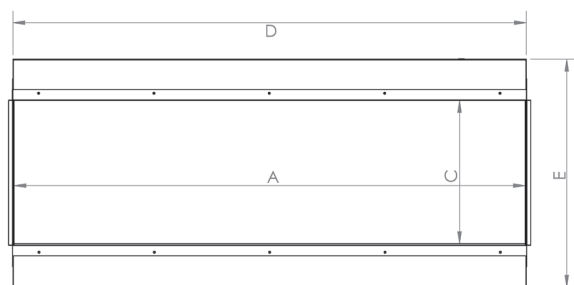

MODEL & CONFIGURATION		VIEWING AREA			FIREBOX DIMENSIONS					
MODEL #	CONFIGURATION	A FRONT GLASS WIDTH	B SIDE GLASS WIDTH	C GLASS HEIGHT	D OVERALL WIDTH	E OVERALL HEIGHT	F OVERALL DEPTH	G BOTTOM TO VIEWING	H TOP TO VIEWING	I BACK TO VIEWING
<b>LPM-4416</b>	SINGLE SIDED	43.875"	-	15.5"	44"	24.875"	11.5"	4.5"	4.5"	-
	CORNER (L/R)	43.875"	5	15.5"	44"	24.875"	11.5"	4.5"	4.5"	4.125"
	3-SIDED (BAY)	43.875"	5	15.5"	44"	24.875"	11.5"	4.5"	4.5"	4.125"
<b>LPM-5616</b>	SINGLE SIDED	55.875"	-	15.5"	56"	24.875"	11.5"	4.5"	4.5"	-
	CORNER (L/R)	55.875"	5	15.5"	56"	24.875"	11.5"	4.5"	4.5"	4.125"
	3-SIDED (BAY)	55.875"	5	15.5"	56"	24.875"	11.5"	4.5"	4.5"	4.125"
<b>LPM-6816</b>	SINGLE SIDED	67.875"	-	15.5"	68"	24.875"	11.5"	4.5"	4.5"	-
	CORNER (L/R)	67.875"	5	15.5"	68"	24.875"	11.5"	4.5"	4.5"	4.125"
	3-SIDED (BAY)	67.875"	5	15.5"	68"	24.875"	11.5"	4.5"	4.5"	4.125"
<b>LPM-8016</b>	SINGLE SIDED	79.875"	-	15.5"	80"	24.875"	11.5"	4.5"	4.5"	-
	CORNER (L/R)	79.875"	5	15.5"	80"	24.875"	11.5"	4.5"	4.5"	4.125"
	3-SIDED (BAY)	79.875"	5	15.5"	80"	24.875"	11.5"	4.5"	4.5"	4.125"
<b>LPM-9616</b>	SINGLE SIDED	95.875"	-	15.5"	96"	24.875"	11.5"	4.5"	4.5"	-
	CORNER (L/R)	95.875"	5	15.5"	96"	24.875"	11.5"	4.5"	4.5"	4.125"
	3-SIDED (BAY)	95.875"	5	15.5"	96"	24.875"	11.5"	4.5"	4.5"	4.125"