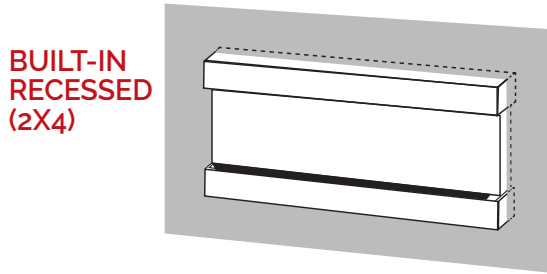

MULTI INSTALLATIONS - OVER 12 DIFFERENT CONFIGURATIONS

- BUILT-IN/ CLEAN FACE INSTALLATION
- WALL MOUNT INSTALLATION
- BUILT-IN RECESSED INSTALLATION (2X4 WALL)
- FLOATING WALL CABINET
- FLOOR CABINET
- SINGLE SIDED
- LEFT CORNER
- RIGHT CORNER