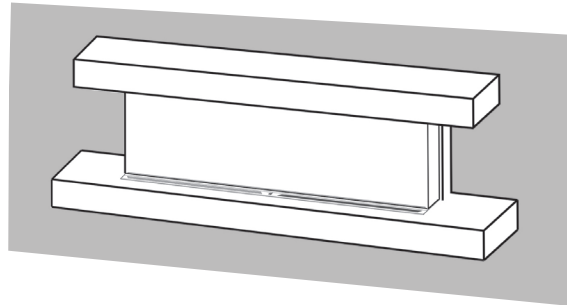

MULTI INSTALLATIONS - OVER 12 DIFFERENT CONFIGURATIONS

- BUILT-IN/ CLEAN FACE INSTALLATION
- WALL MOUNT INSTALLATION
- BUILT-IN RECESSED INSTALLATION (2X4 WALL)
- FLOATING WALL CABINET
- FLOOR CABINET
- SINGLE SIDED
- LEFT CORNER
- RIGHT CORNER