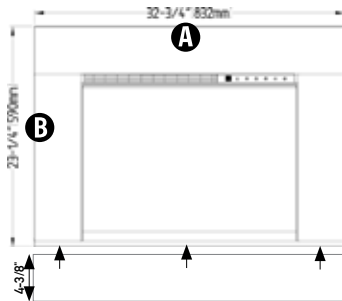

REDSTONE - INSERT

Optional Insert Surrounds Specs

RS-2621 - Small Surround

	Model	A	B	Width	Part Number
SMALL SURROUND	RS-2621	32-3/4"	23-1/4"	5"	TK-RS26-3324 - Surround
	RS-2621	32-3/4"	27-5/8"	5"	with Bottom Riser
LARGE SURROUND	RS-2621	36-3/4"	25-1/4"	7"	TK-RS26-3726 - Surround
	RS-2621	36-3/4"	31-5/8"	7"	with Bottom Riser