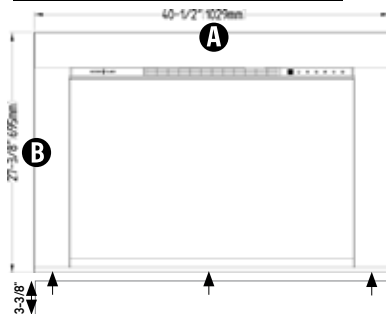

RS-3626 - Small Surround

	Model	A	B	Width	Part Number
SMALL SURROUND	RS-3626	40-1/2"	27-3/8"	4"	TK-RS36-4128 - Surround
	RS-3626	40-1/2"	30-3/4"	4"	with Bottom Riser
LARGE SURROUND	RS-3626	44-1/2"	29-3/8"	6"	TK-RS36-4530 - Surround
	RS-3626	44-1/2"	34-3/4"	6"	with Bottom Riser