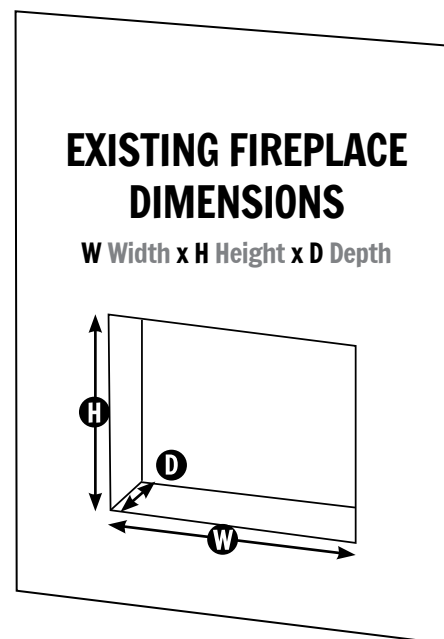

REDSTONE - INSERT

Dimension Insert Surrounds Spec

RS Model # of Fireplace	Trim Width	A	B	C	D
RS-2621	5/8" (16mm)	24" (610mm)	18-7/8" (480mm)	9-7/8" (250mm)	15-3/8" (390mm)
RS-3021	5/8" (16mm)	29-1/4" (743mm)	18-7/8" (480mm)	9-7/8" (250mm)	15-3/8" (390mm)
RS-3626	5/8" (16mm)	33-3/4" (857mm)	24" (610mm)	9-7/8" (250mm)	20-1/2" (521mm)

RS Model # of Fireplace	E	F	G	H	Existing Fireplace Minimum Opening (W x H x D)
RS-2621	22-3/4" (578mm)	22-3/4" (578mm)	9-1/4" (234mm)	18-1/2" (470mm)	23" (584mm) x 18-3/4" (477mm) x 10" (254mm)
RS-3021	28" (710mm)	28" (710mm)	9-1/4" (234mm)	18-1/2" (470mm)	28-1/4" (718mm) x 18-3/4" (477mm) x 10" (254mm)
RS-3626	32-3/8" (824mm)	32-3/8" (824mm)	9-1/4" (234mm)	23-5/8" (600mm)	32-5/8" (829mm) x 23-7/8" (607mm) x 10" (254mm)

*5/8" & 1-5/8" trim included in box for built-in installations