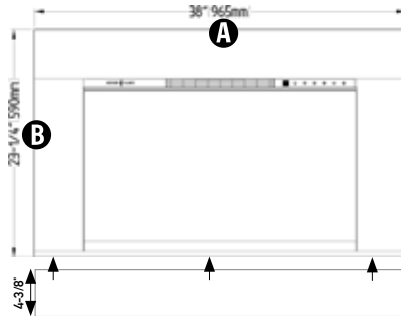

RS-3021 - Small Surround

	Model	A	B	Width	Part Number
SMALL SURROUND	RS-3021	38"	23-1/4"	5"	TK-RS30-3824 - Surround
	RS-3021	38"	27-5/8"	5"	with Bottom Riser
LARGE SURROUND	RS-3021	44"	26-1/4"	8"	TK-RS30-4427 - Surround
	RS-3021	44"	33-5/8"	8"	with Bottom Riser