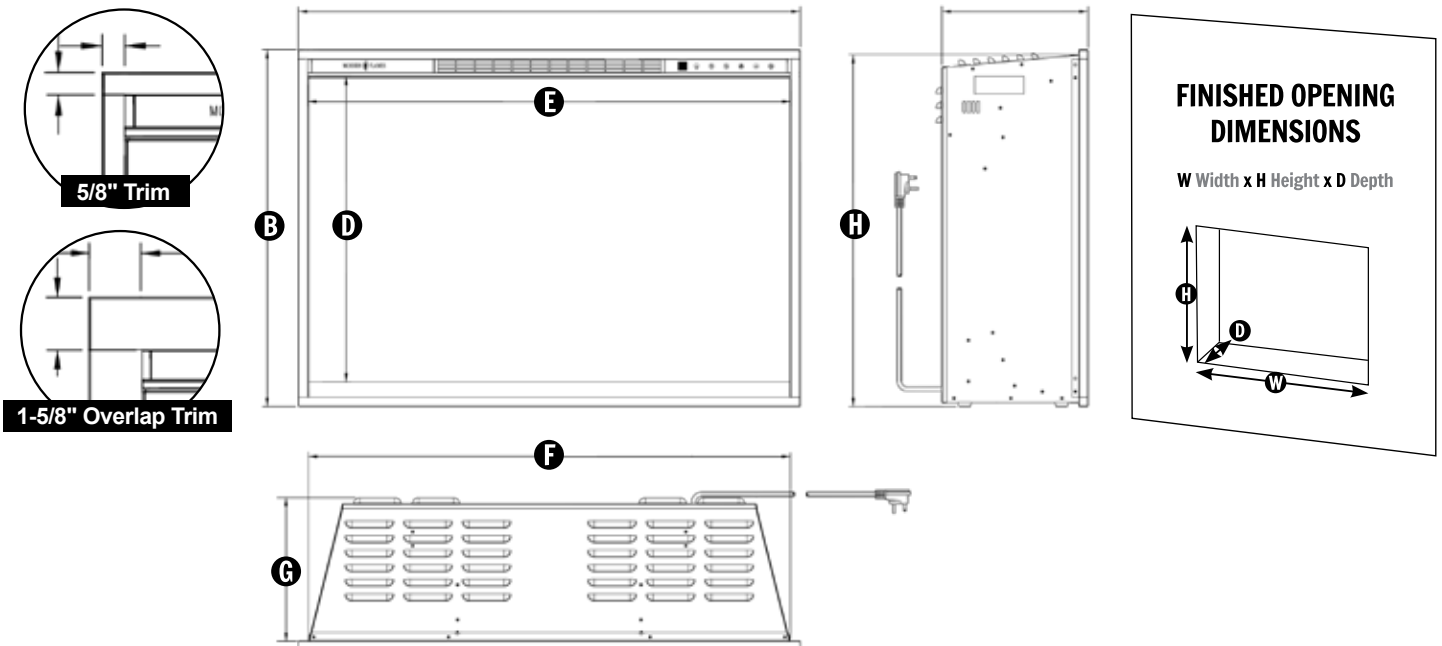

REDSTONE - BUILT-IN

Built-In Dimension Specs

RS Model # of Fireplace	Trim Width	A	B	C	D	E
RS-2621	5/8" (16mm)	24" (610mm)	18-7/8" (480mm)	9-7/8" (250mm)	15-3/8" (390mm)	22-3/4" (578mm)
RS-3021	5/8" (16mm)	29-1/4" (743mm)	18-7/8" (480mm)	9-7/8" (250mm)	15-3/8" (390mm)	28" (710mm)
RS-3626	5/8" (16mm)	33-3/4" (857mm)	24" (610mm)	9-7/8" (250mm)	20-1/2" (521mm)	32-3/8" (824mm)
RS-4229	5/8" (16mm)	39-3/4" (1009mm)	27" (686mm)	9-7/8" (250mm)	23-1/2" (597mm)	38-1/2" (977mm)
RS-5435	5/8" (16mm)	52" (1322mm)	33" (838mm)	12" (305mm)	29-1/2" (749mm)	50-3/4" (1290mm)

RS Model # of Fireplace	F	G	H	Overlap Trim 1-5/8" (41mm)	Finished Opening (W x H x D)
RS-2621	22-3/4" (578mm)	9-1/4" (234mm)	18-1/2" (470mm)	26" (661mm) x 20-7/8" (530mm)	23" (584mm) x 18-3/4" (477mm) x 10" (254mm)
RS-3021	28" (710mm)	9-1/4" (234mm)	18-1/2" (470mm)	31-1/4" (794mm) x 20-7/8" (530mm)	28-1/4" (718mm) x 18-3/4" (477mm) x 10" (254mm)
RS-3626	32-3/8" (824mm)	9-1/4" (234mm)	23-5/8" (600mm)	35-3/4" (908mm) x 26" (661mm)	32-5/8" (829mm) x 23-7/8" (607mm) x 10" (254mm)
RS-4229	38-1/2" (977mm)	9-1/4" (234mm)	26-5/8" (676mm)	41-3/4" (1059mm) x 29" (736mm)	38-3/4" (985mm) x 26-3/4" (680mm) x 10" (254mm)
RS-5435	50-11/16" (1288mm)	11-3/8" (289mm)	32-5/8" (829mm)	54" (1372mm) x 35" (888mm)	50-15/16" (1294mm) x 32-3/4" (832mm) x 12" (305mm)

*5/8" & 1-5/8" trim included in box for built-in installations

MODERNFLAMES.COM

3515 E. Atlanta Ave. Phoenix, AZ 85040
(602) 268-9353 • (877) 246-9353

INNOVATING THE INDUSTRY STANDARDS OF TOMORROW