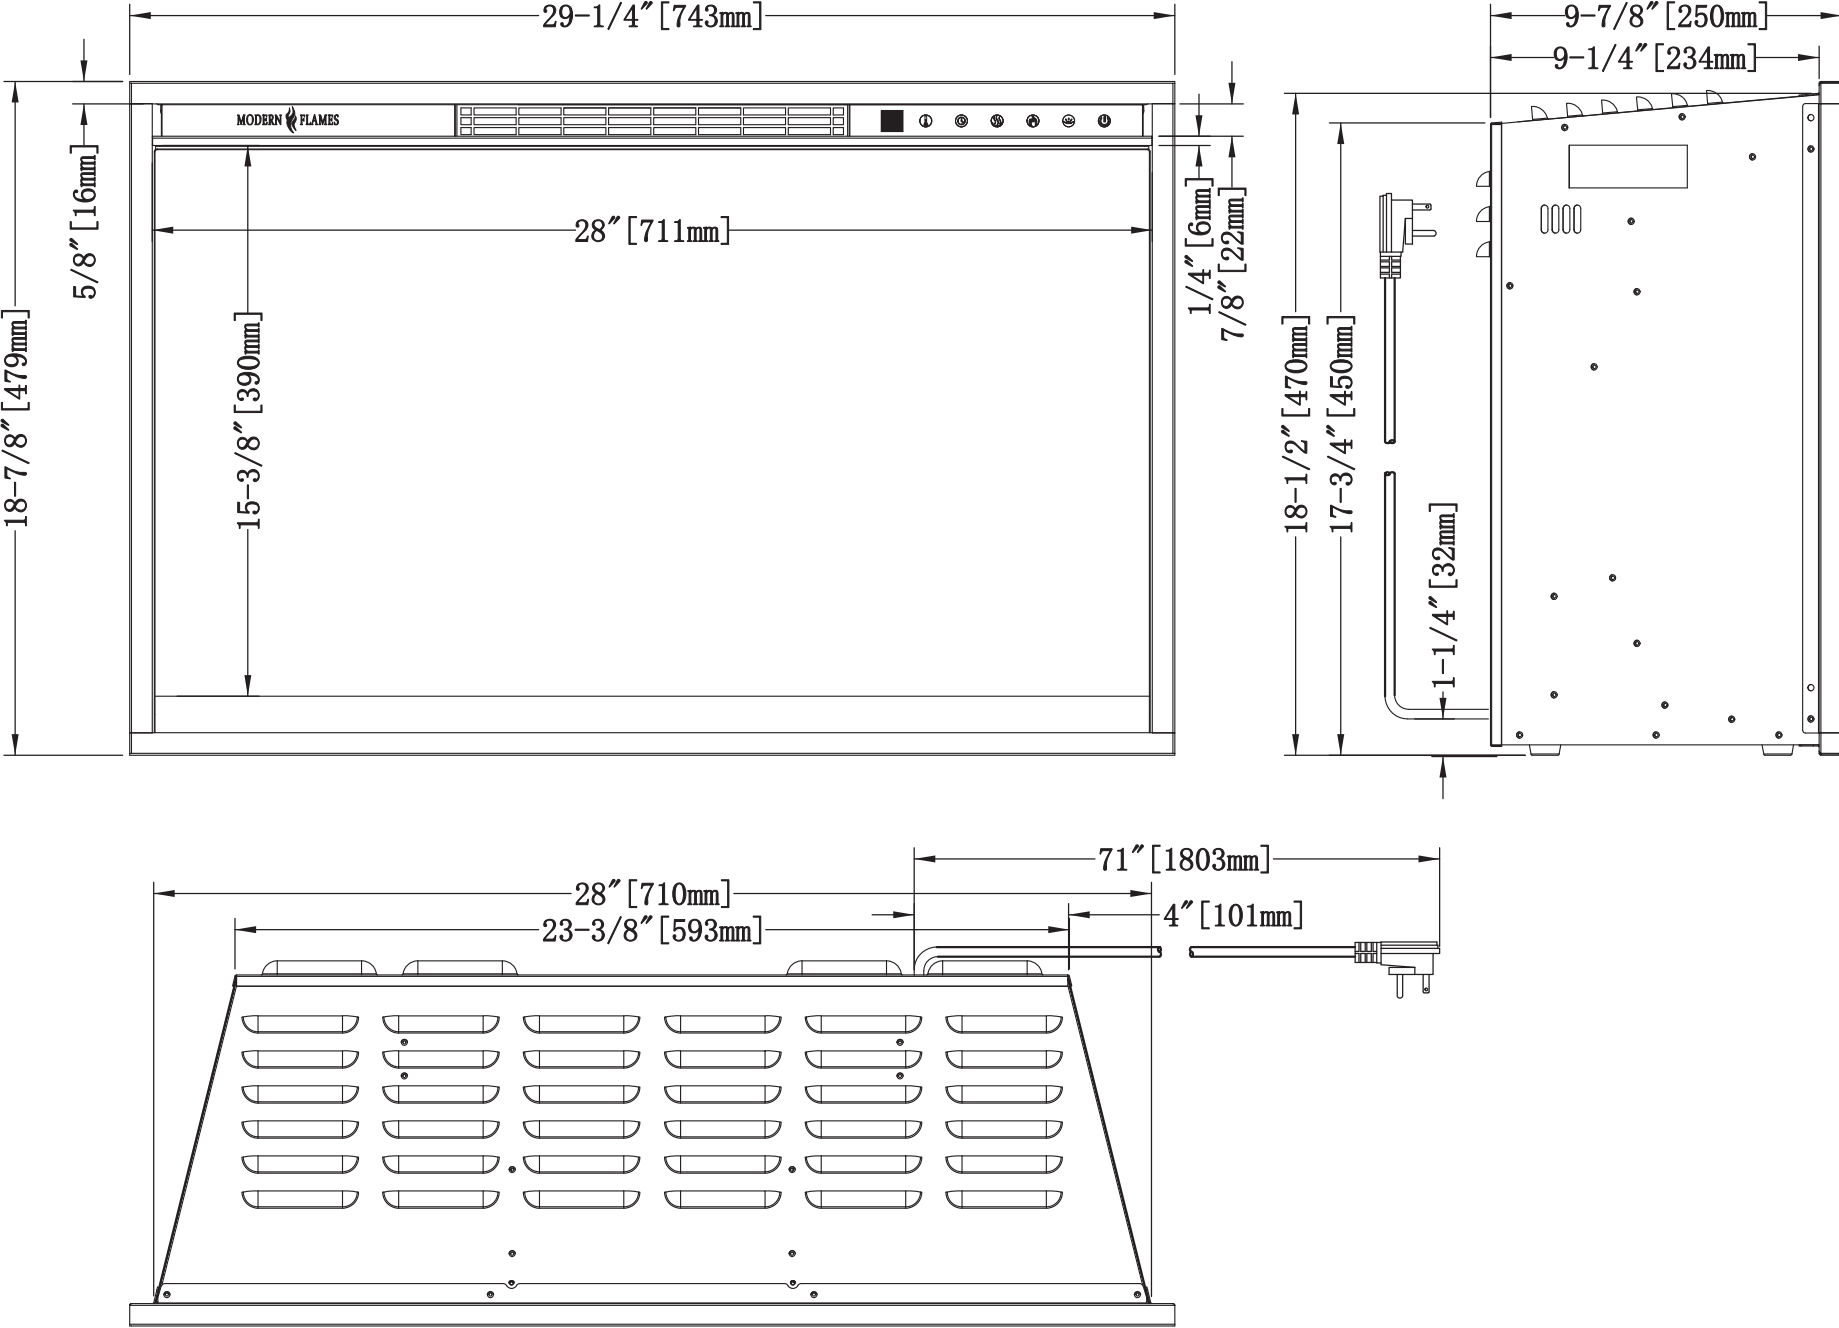

Redstone 26" w/16mm Trim

Redstone 26" w/41mm Trim

Redstone 30" w/16mm Trim

Redstone 30" w/ 41mm Trim

Redstone 36" w/16mm Trim

Redstone 36" w/41 mm Trim

Redstone 42" w/16mm Trim

Redstone 42" w/41mm Trim

Redstone 54" w/16mm Trim

Redstone 54" w/41mm Trim