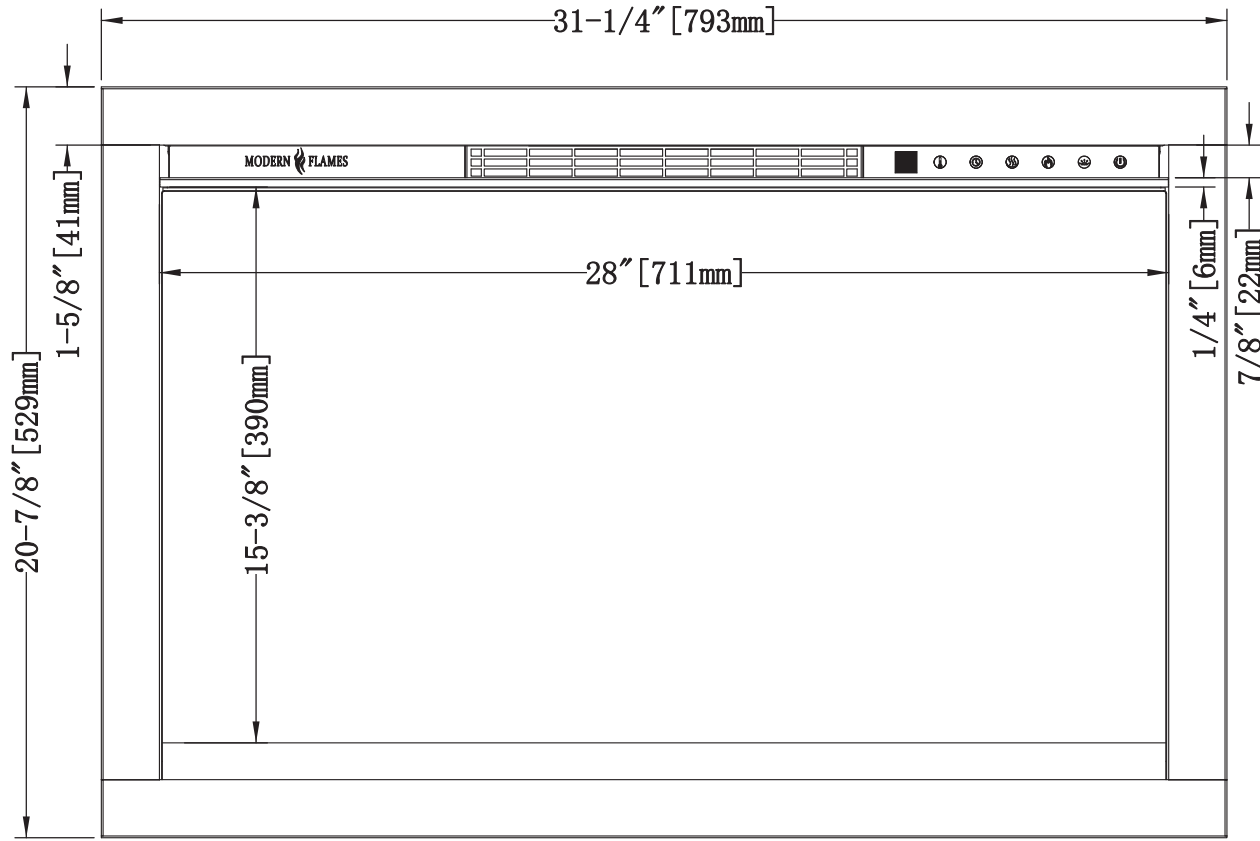

Redstone 26" w/16mm Trim

Redstone 26" w/41mm Trim

Redstone 30" w/16mm Trim

Redstone 30" w/ 41mm Trim

Redstone 36" w/16mm Trim

Redstone 36" w/41 mm Trim

Redstone 42" w/16mm Trim

Redstone 42" w/41mm Trim

Redstone 54" w/16mm Trim

Redstone 54" w/41mm Trim