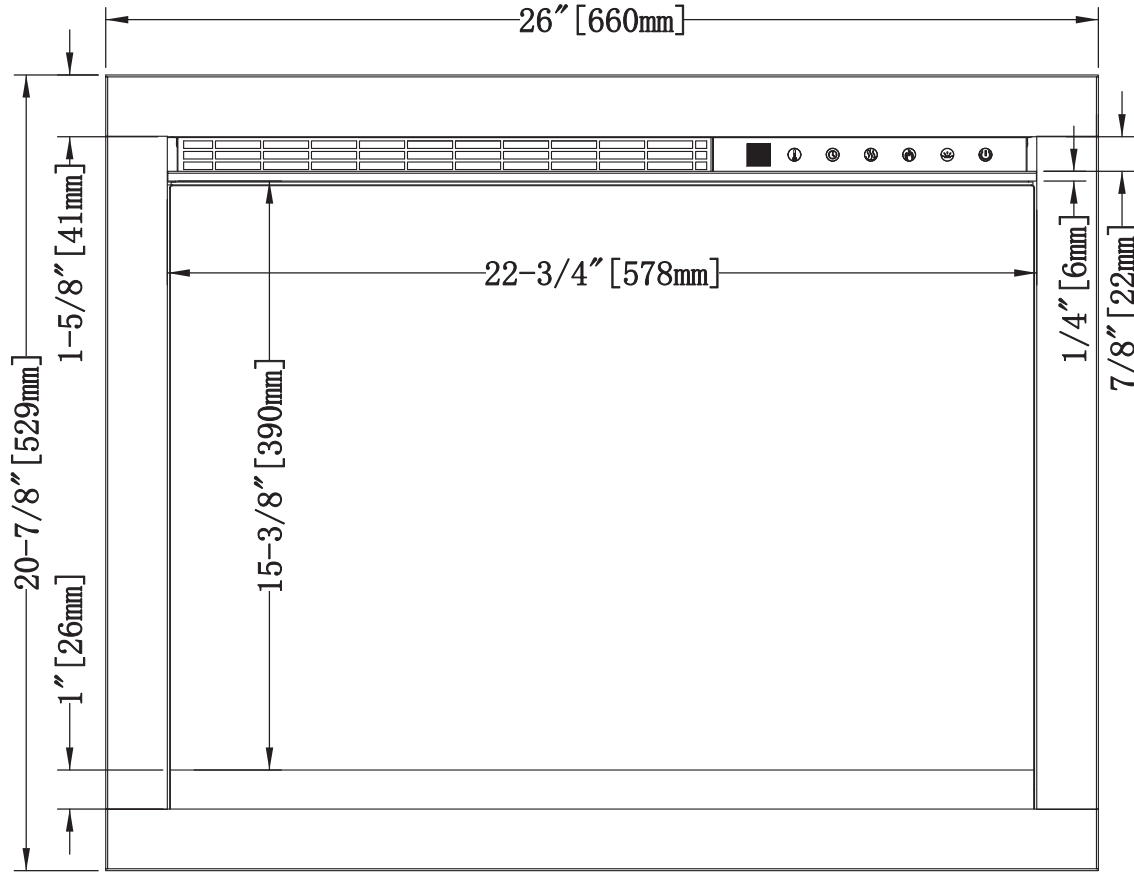

Redstone 26" w/16mm Trim

Redstone 26" w/41mm Trim

Redstone 30" w/16mm Trim

Redstone 30" w/ 41mm Trim

Redstone 36" w/16mm Trim

Redstone 36" w/41 mm Trim

Redstone 42" w/16mm Trim

Redstone 42" w/41mm Trim

Redstone 54" w/16mm Trim

Redstone 54" w/41mm Trim