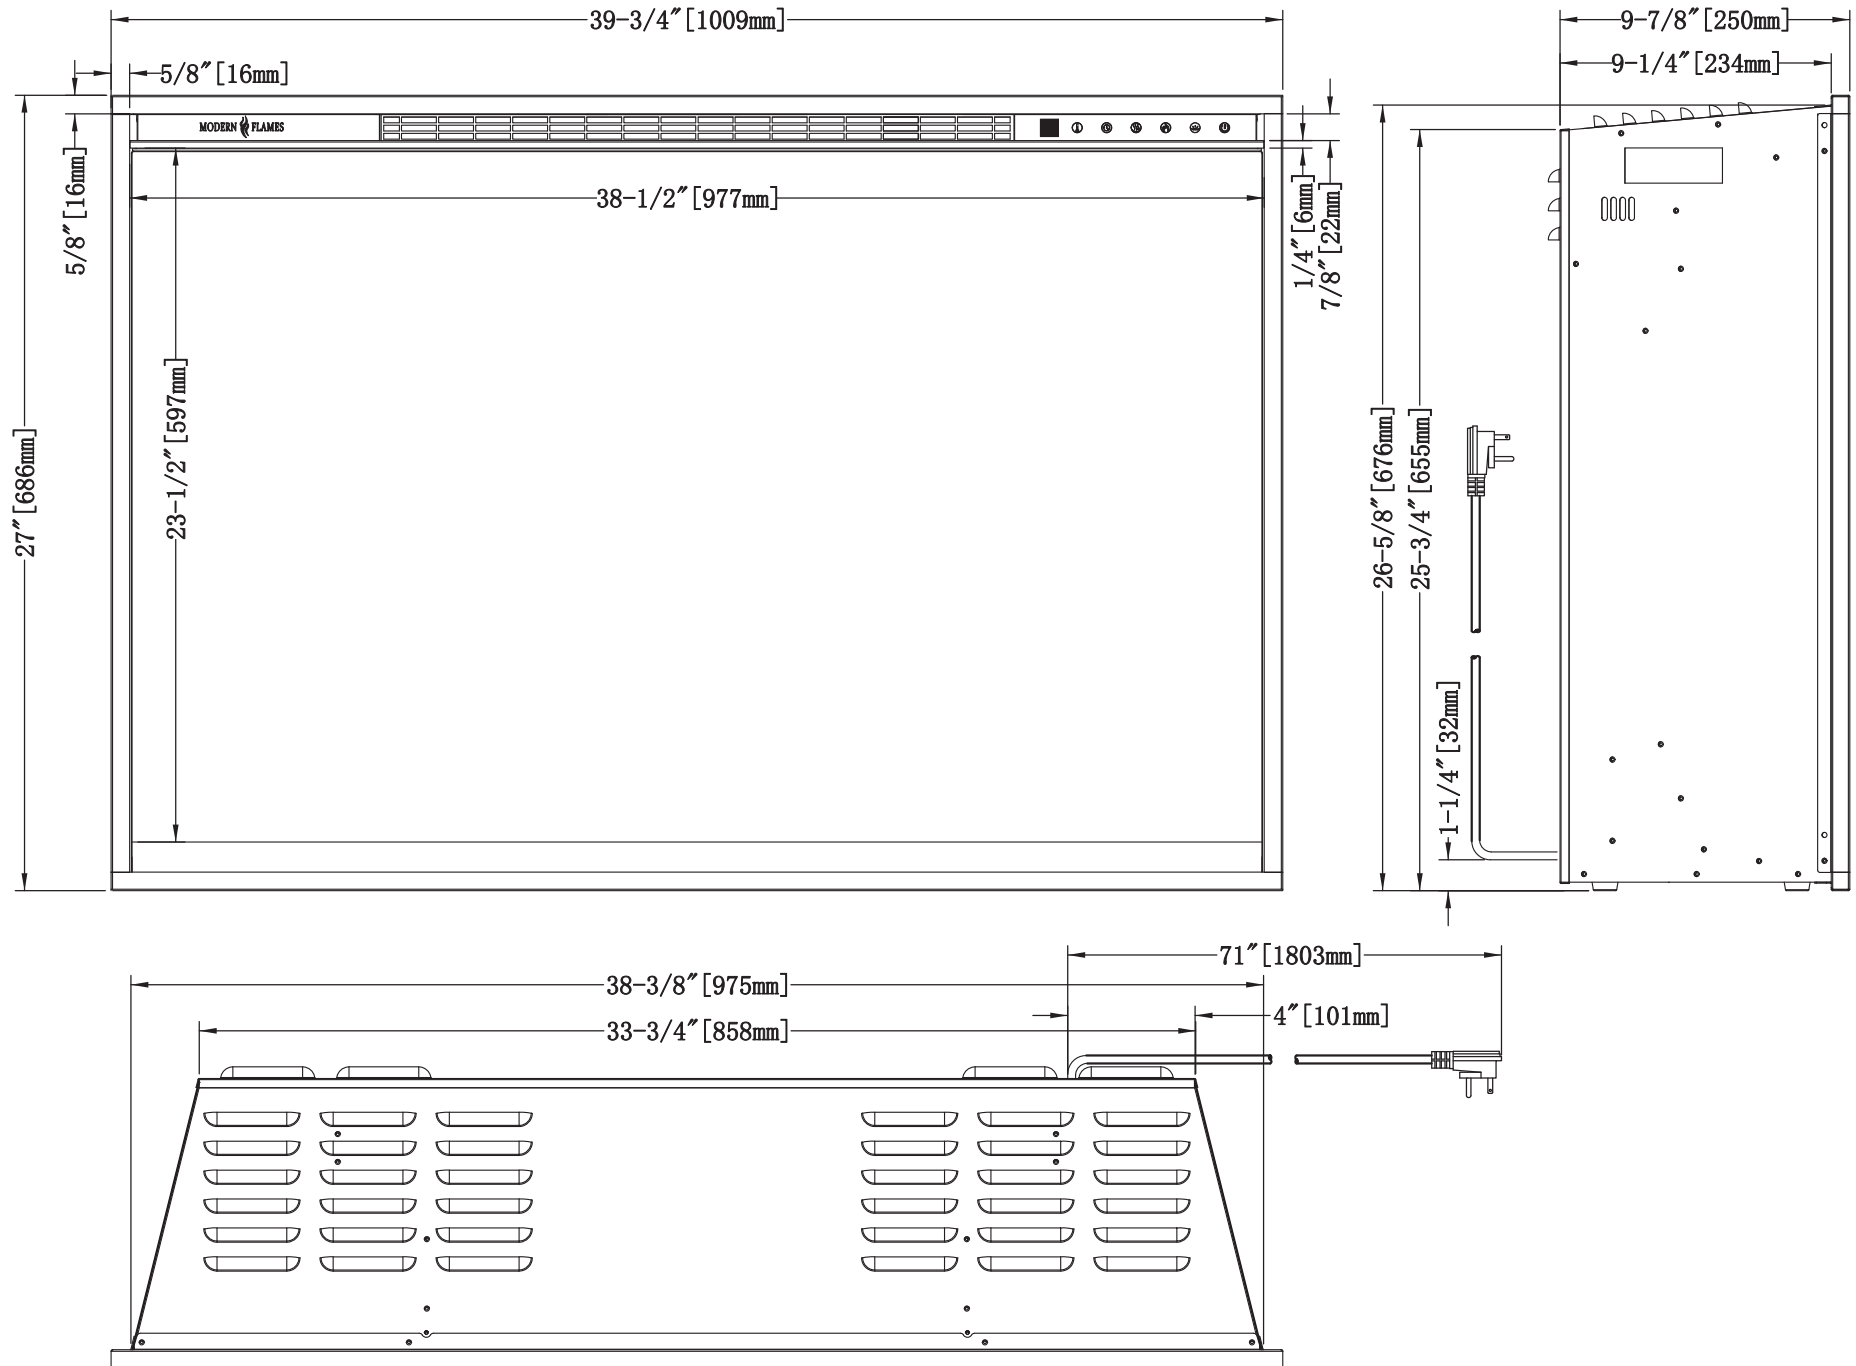

Redstone 26" w/16mm Trim

Redstone 26" w/41mm Trim

Redstone 30" w/16mm Trim

Redstone 30" w/ 41mm Trim

Redstone 36" w/16mm Trim

Redstone 36" w/41 mm Trim

Redstone 42" w/16mm Trim

Redstone 42" w/41mm Trim

Redstone 54" w/16mm Trim

Redstone 54" w/41mm Trim