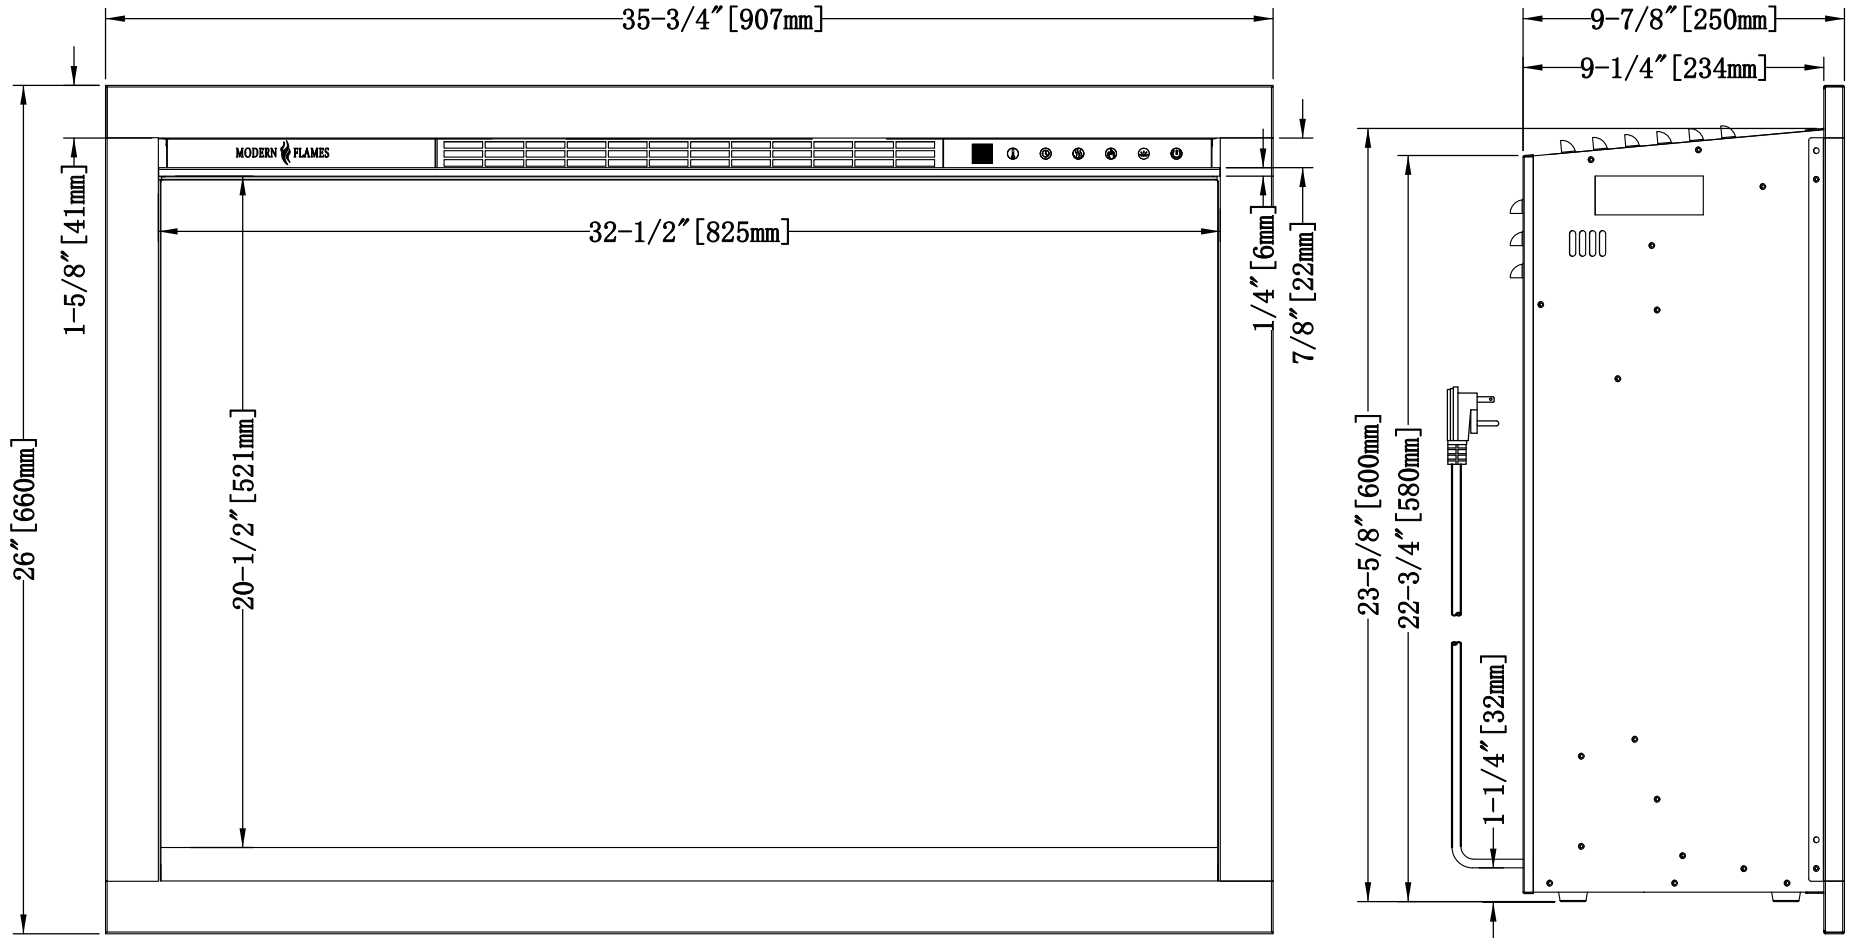

Redstone 26" w/16mm Trim

Redstone 26" w/41mm Trim

Redstone 30" w/16mm Trim

Redstone 30" w/ 41mm Trim

Redstone 36" w/16mm Trim

Redstone 36" w/41 mm Trim

Redstone 42" w/16mm Trim

Redstone 42" w/41mm Trim

Redstone 54" w/16mm Trim

Redstone 54" w/41mm Trim