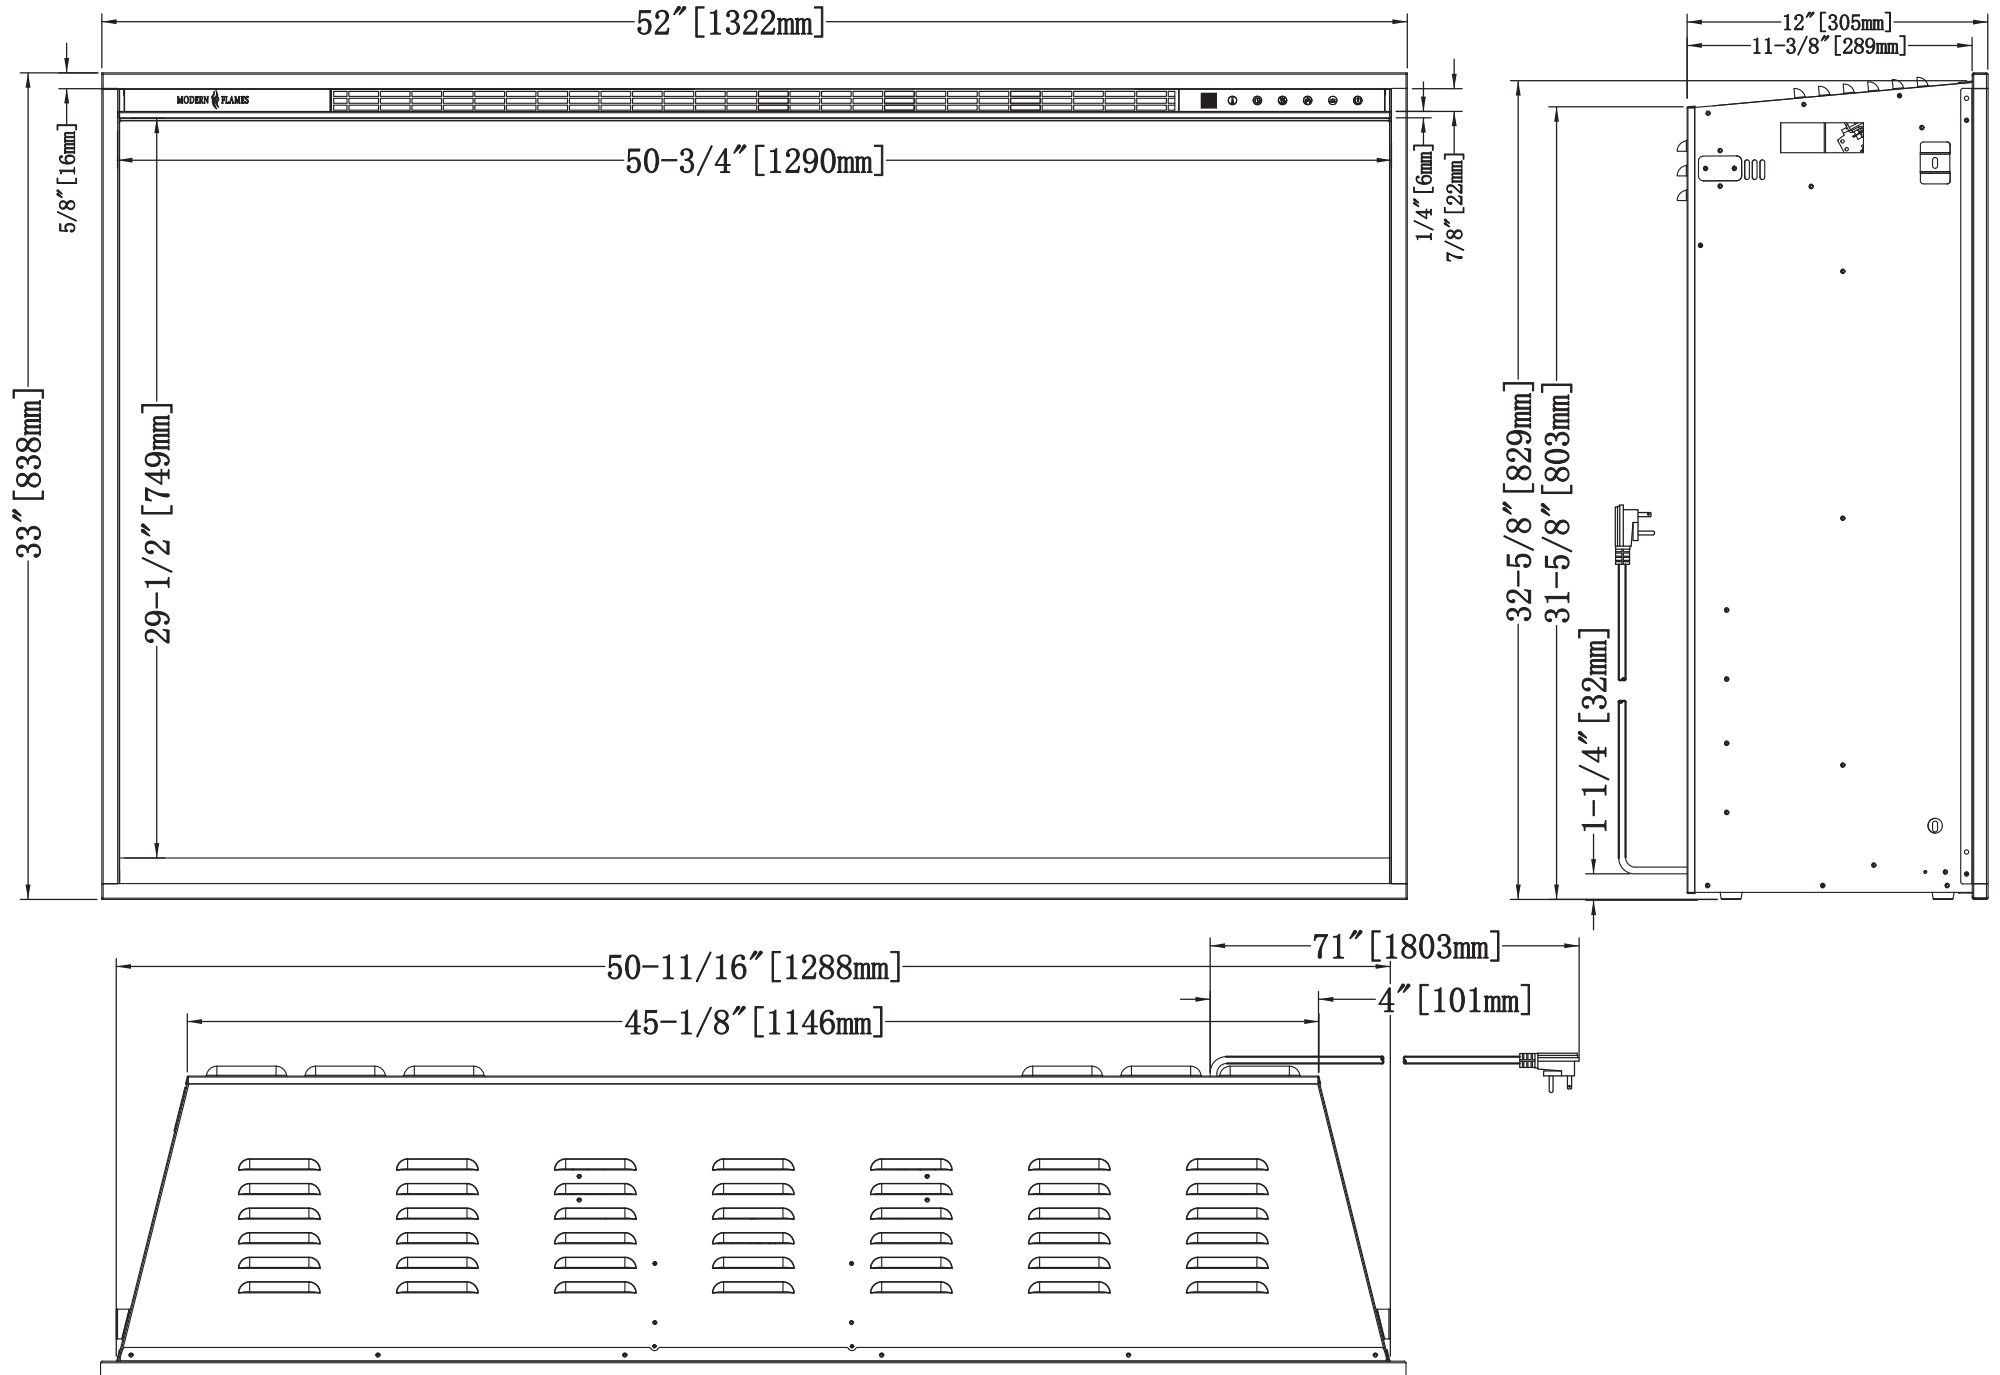

Redstone 26" w/16mm Trim

Redstone 26" w/41mm Trim

Redstone 30" w/16mm Trim

Redstone 30" w/ 41mm Trim

Redstone 36" w/16mm Trim

Redstone 36" w/41 mm Trim

Redstone 42" w/16mm Trim

Redstone 42" w/41mm Trim

Redstone 54" w/16mm Trim

Redstone 54" w/41mm Trim