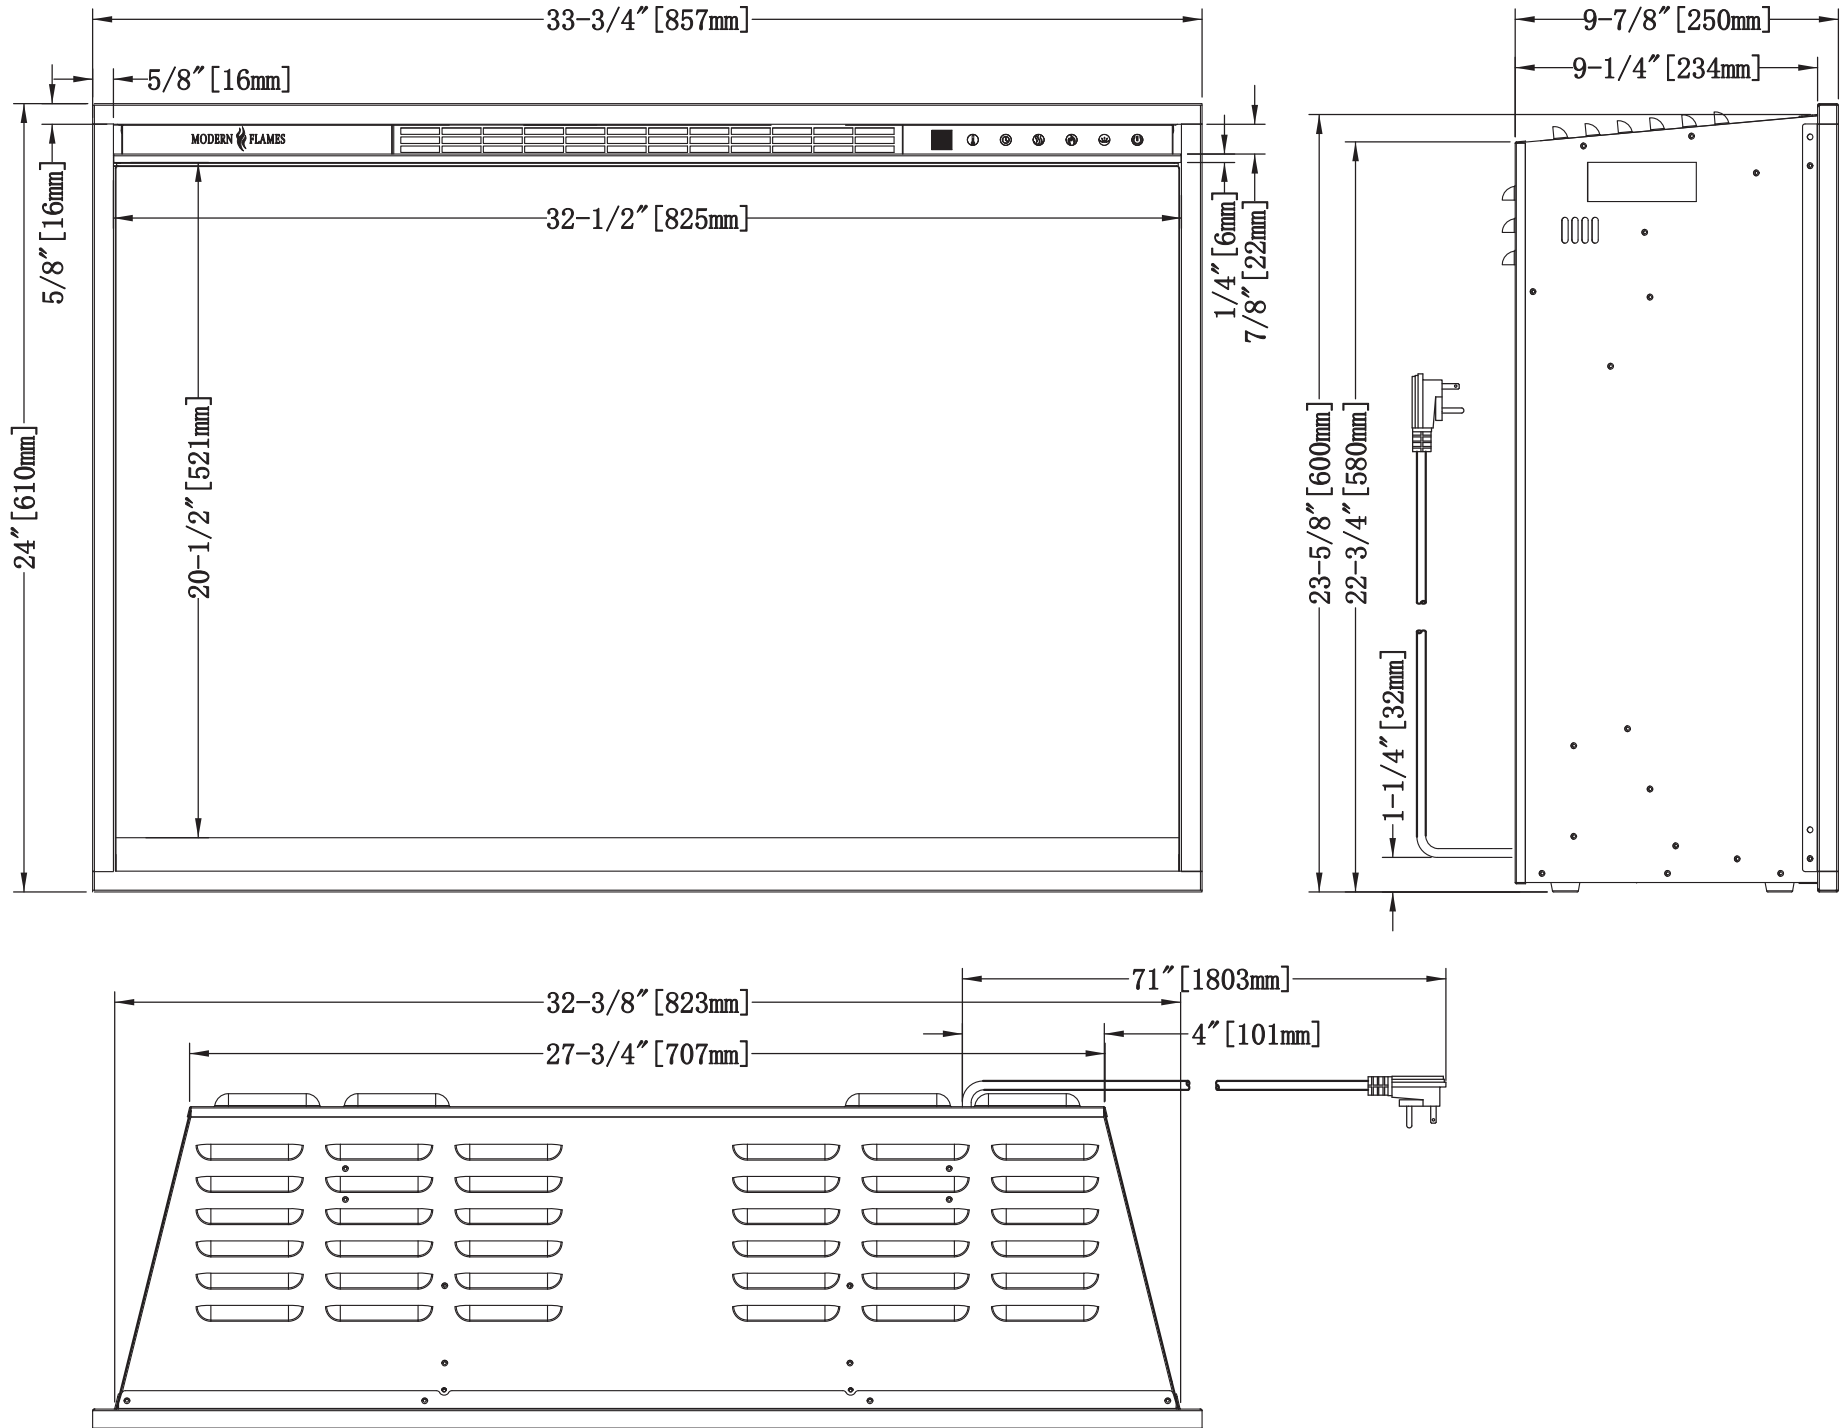

Redstone 26" w/16mm Trim

Redstone 26" w/41mm Trim

Redstone 30" w/16mm Trim

Redstone 30" w/ 41mm Trim

Redstone 36" w/16mm Trim

Redstone 36" w/41 mm Trim

Redstone 42" w/16mm Trim

Redstone 42" w/41mm Trim

Redstone 54" w/16mm Trim

Redstone 54" w/41mm Trim