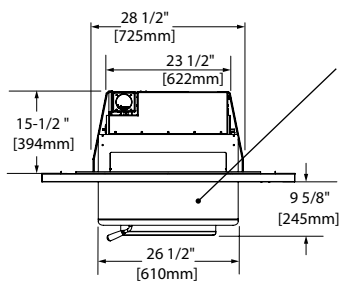

TN40 PELLET INSERT

Simple to operate and easy to maintain, True North pellet inserts are a clean burning, low emissions biofuel heating alternative for your existing fireplace. Engineered for superior performance and durability, the TN40 pellet insert is constructed from heavy gauge steel and features a wide firepot to deliver rich, full flames.

BTU Range [EPA]

36,000 BTU high

8,000 BTU low

Efficiency [B415]

73%

Emissions

0.69g/hr.

Glass Viewing Area

104 sq.in.

Hopper Capacity

up to 60lb.

Slide to open hopper lid - can rest a bag of fuel on it while loading.

STANDARD FEATURES

- Mobile home approved
- Easy access digital controls
- Easy opening hopper lid for refuelling with safety shut-off switch
- Clean glass air-wash technology
- Self-cleaning stainless steel burn pot liner
- EPA Certified
- Simple 3-mode operation: manual, (automatic, hi/low - when equipped with a thermostat)
- Convenient 5 level heat control
- Optional wall thermostat capable operation
- Automatic igniter
- Limited Warranty

PERFORMANCE OPTIONS

Use PFI premium wood pellets

MINIMUM CLEARANCES TO COMBUSTIBLES

Adjacent Sidewall	12" (305 mm)
Side Facing (from side of stove)	8 1/2" (203 mm)
Mantel / Top Facing (from firebox top)	13" (330 mm)
Ceiling (from base of unit)	54" (1.37m)