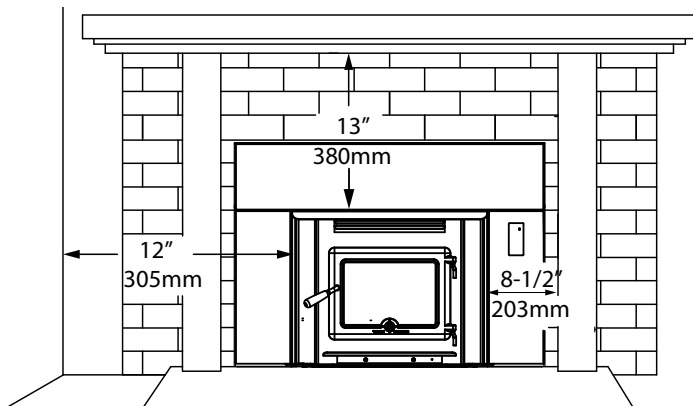

104 sq.in.

Hopper Capacity

up to 60lb.

Slide to open hopper lid - can rest a bag of fuel on it while loading.

STANDARD FEATURES

- Mobile home approved
- Easy access digital controls
- Easy opening hopper lid for refuelling with safety shut-off switch
- Clean glass air-wash technology
- Self-cleaning stainless steel burn pot liner
- EPA Certified
- Simple 3-mode operation: manual, (automatic, hi/low - when equipped with a thermostat)
- Convenient 5 level heat control
- Optional wall thermostat capable operation
- Automatic igniter
- Limited Warranty

PERFORMANCE OPTIONS

Use PFI premium wood pellets

MINIMUM CLEARANCES TO COMBUSTIBLES

Adjacent Sidewall	12" (305 mm)
Side Facing (from side of stove)	8 1/2" (203 mm)
Mantel / Top Facing (from firebox top)	13" (330 mm)
Ceiling (from base of unit)	54" (1.37m)

* for specific ember protection consult manual

Standard Surround
29" x 42" x 1.5"
(complete with unit)

Oversize
32" x 48" x 1.5"
(sold separately)

SKU: 33900001 PROA.TNPINS 01/19/20M - Printed in Canada