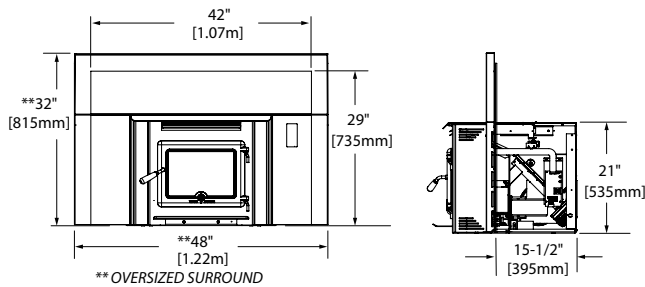

TN40 PELLET INSERT

Simple to operate and easy to maintain, True North pellet inserts are a clean burning, low emissions biofuel heating alternative for your existing fireplace. Engineered for superior performance and durability, the TN40 pellet insert is constructed from heavy gauge steel and features a wide firepot to deliver rich, full flames.

BTU Range [EPA]

36,000 BTU high

8,000 BTU low

Efficiency [B415]

73%

Emissions

0.69g/hr.

Glass Viewing Area

104 sq.in.

Hopper Capacity

up to 60lb.

Slide to open hopper lid - can rest a bag of fuel on it while loading.

STANDARD FEATURES

- Mobile home approved
- Easy access digital controls
- Easy opening hopper lid for refuelling with safety shut-off switch
- Clean glass air-wash technology
- Self-cleaning stainless steel burn pot liner
- EPA Certified
- Simple 3-mode operation: manual, (automatic, hi/low - when equipped with a thermostat)
- Convenient 5 level heat control
- Optional wall thermostat capable operation
- Automatic igniter
- Limited Warranty

PERFORMANCE OPTIONS

Use PFI premium wood pellets

MINIMUM CLEARANCES TO COMBUSTIBLES

Adjacent Sidewall	12" (305 mm)
Side Facing (from side of stove)	8 1/2" (203 mm)
Mantel / Top Facing (from firebox top)	13" (330 mm)
Ceiling (from base of unit)	54" (1.37m)